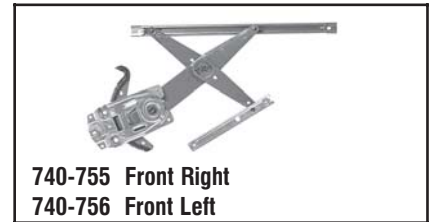

## Window Regulators - Ford

**740-686 Front Left**  
**740-687 Front Right**

**Ford**  
2005-98 Lincoln Town Car.  
Regulator Only, Power.

**740-688 Rear Left**  
**740-689 Rear Right**

**Ford**  
2005-98 Lincoln Town Car.  
Regulator Only, Power.