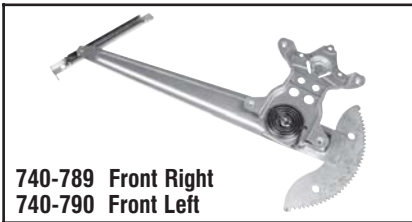

740-791 Front Right
740-792 Front Left

Window Regulators - Toyota

740-789 Front Right
740-790 Front Left

Toyota
1995-89 Pickups, 1995-90 4-Runner
w/vent. Regulator Only, Power.