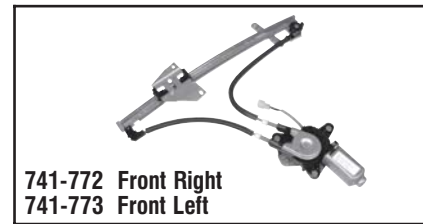

## Window Regulators - Mazda

**741-750 Front Left**  
**741-751 Front Right**

**Mazda**  
1995-92 Mazda 929.  
Motor/Regulator Assembly.

**741-770 Front Right**  
**741-771 Front Left**

**Mazda**  
1998-96 Protégé. Motor/Regulator Assembly.