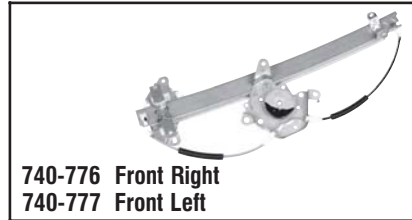

740-778 Rear Right
740-779 Rear Left

740-776 Front Right
740-777 Front Left

Nissan
1999-95 Sentra, 200SX.
Regulator Only, Power.