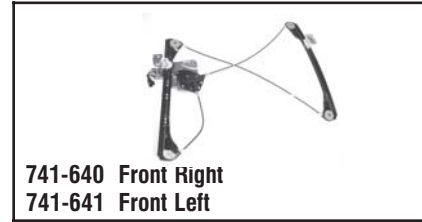

# Window Regulators - GM

**741-630 Front Left**  
**741-631 Front Right**

**GM**  
2005-00 Impala. Motor/Regulator Assembly.

**741-637 Front Left**  
**741-638 Front Right**

**GM**  
2005-97 Century and Regal,  
2002-98 Intrigue. Motor/Regulator  
Assembly.