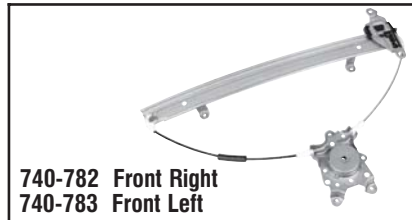

740-782 Front Right
740-783 Front Left

Nissan
1994-91 Sentra Sedan.
Regulator Only, Power.