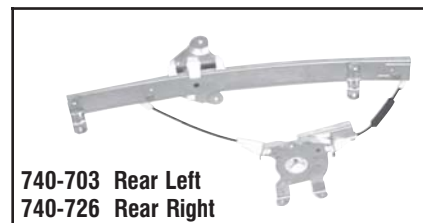

## Window Regulators - Nissan

**740-680 Front Right**  
**740-681 Front Left**

**Nissan**  
2004-98 Xterra, Frontier.  
Regulator Only, Power.

**740-701 Front Left**  
**740-702 Front Right**

**Nissan**  
1994-89 Maxima. Regulator Only, Power.