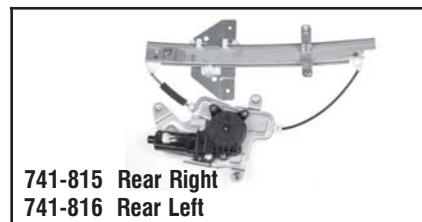

741-815 Rear Right
741-816 Rear Left

GM
2005-99 Grand Am, 2004-99 Alero.
Motor/Regulator Assembly.