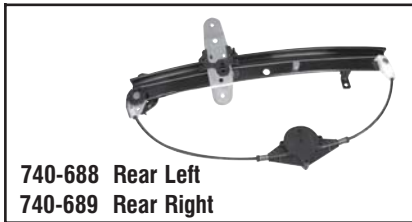

740-755 Front Right
740-756 Front Left

740-688 Rear Left
740-689 Rear Right

Ford
2005-98 Lincoln Town Car.
Regulator Only, Power.