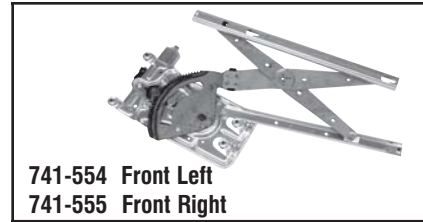

## Window Regulators - Chrysler

**740-827 Front Left**  
**740-828 Front Right**

**Chrysler**  
1999-97 Neon Coupe.  
Regulator Only, Power.

**741-550 Front Left**  
**741-551 Front Right**

**Chrysler**  
2000-96 Caravan, Voyager.  
Motor/Regulator Assembly.