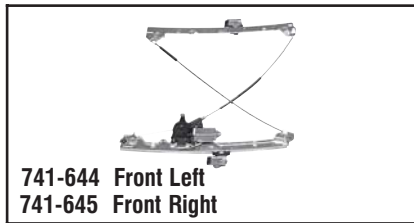

741-646 Front Right
741-647 Front Left

741-644 Front Left
741-645 Front Right

GM
2005-99 Escalade, Suburban, Tahoe, Yukon,
Silverado, Sierra. Motor/Regulator Assembly.