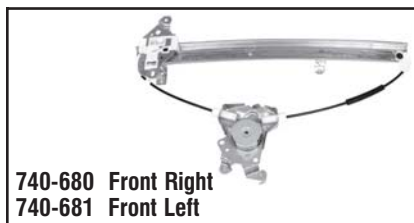

740-701 Front Left
740-702 Front Right

Window Regulators - Nissan

740-680 Front Right
740-681 Front Left

Nissan
2004-98 Xterra, Frontier.
Regulator Only, Power.