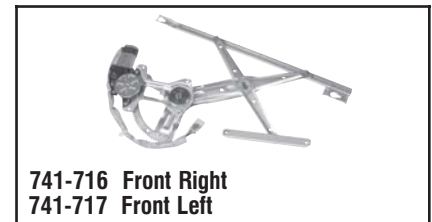

741-716 Front Right
741-717 Front Left

Honda
1993-90 Accord. Motor/Regulator Assembly.