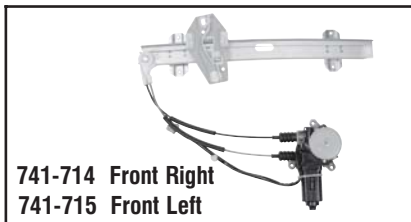

741-716 Front Right
741-717 Front Left

741-714 Front Right
741-715 Front Left

Honda
1997-94 Accord Coupe, Acura CL Series.
Motor/Regulator Assembly.