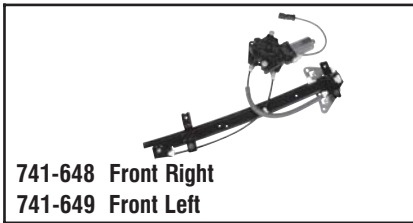

741-752 Front Right
741-753 Front Left

741-648 Front Right
741-649 Front Left

Chrysler
2003-98 Durango, 2003-00 Dakota.
Motor/Regulator Assembly.