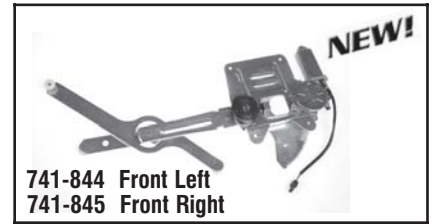

741-844 Front Left
741-845 Front Right

GM
2004-95 S10 Blazer/Pickups, S15 Jimmy/
Pickups, 2001-96 Bravada, 2000-98 Envoy,
2000-98 Isuzu Hombre.
Motor/Regulator Assembly.