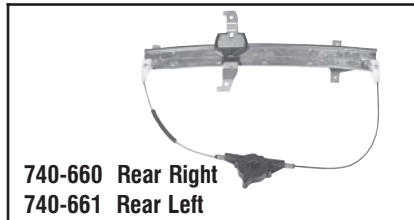

740-662 Front Left
740-663 Front Right

740-660 Rear Right
740-661 Rear Left

Ford
1994-90 Lincoln Town Car.
Regulator Only, Power.