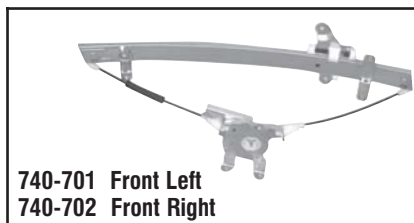

740-703 Rear Left
740-726 Rear Right

740-701 Front Left
740-702 Front Right

Nissan
1994-89 Maxima. Regulator Only, Power.