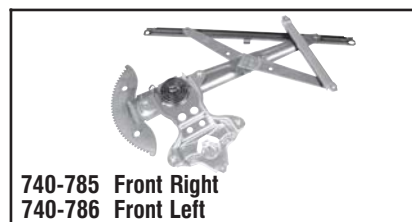

740-787 Rear Left
740-788 Rear Right

740-785 Front Right
740-786 Front Left

Toyota
1992-88 Corolla. Regulator Only, Power.