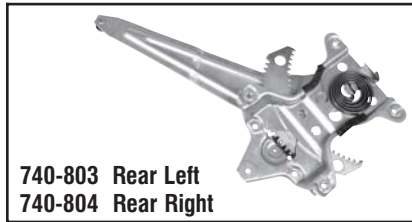

741-706 Front Left
741-784 Front Right

740-803 Rear Left
740-804 Rear Right

Toyota
2002-98 Corolla. Regulator Only, Power.