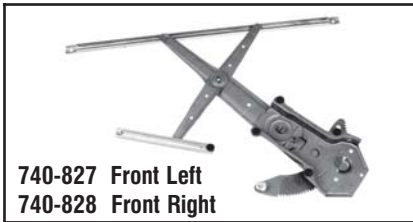

## Where applicable Kit contents include:

Rivets, Hardware, and Door Panel Clips

Part No. **Prefix 740 = Regulator w/o Motors**

**740-664, 740-665**  
Ford Crown Victoria

Part No. **Prefix 741 = Regulator/Motor Assembly**

**741-817, 741-818**  
Pontiac Bonneville

**Activant Path**

*Accessories; Caps: Gas, Oil & Radiator;  
Cruise Control; Gauges/Speedometer/  
Fuel Caps, Hitches & Misc*

**Activant Code**

DWG

**Applications begin  
on page 563.**

## Window Regulators - Chrysler

**740-827 Front Left**  
**740-828 Front Right**

**Chrysler**  
1999-97 Neon Coupe.  
Regulator Only, Power.

**741-550 Front Left**  
**741-551 Front Right**

**Chrysler**  
2000-96 Caravan, Voyager.  
Motor/Regulator Assembly.