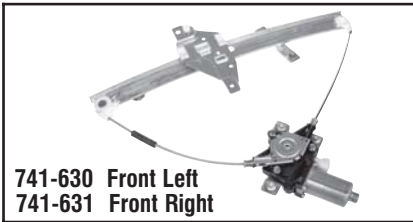

741-637 Front Left
741-638 Front Right

Window Regulators - GM

741-630 Front Left
741-631 Front Right

GM
2005-00 Impala. Motor/Regulator Assembly.