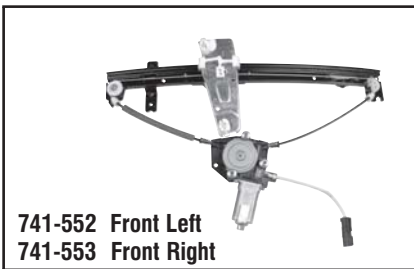

741-556 Front Left
741-557 Front Right

Window Regulators - Jeep

741-552 Front Left
741-553 Front Right

Jeep
2000-99 Grand Cherokee.
Motor/Regulator Assembly.