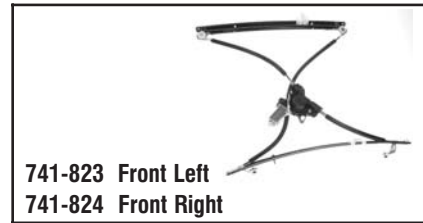

741-823 Front Left
741-824 Front Right

Chrysler
2002-01 Caravan/Voyager/Town & Country.
Motor/Regulator Assembly.