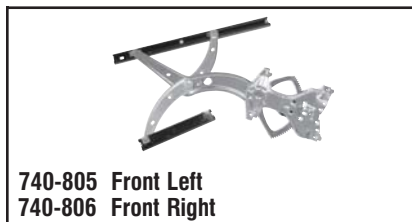

740-825 Front Right
740-826 Front Left

Window Regulators - VW

740-805 Front Left
740-806 Front Right

VW
1997-90 Passat. Regulator Only, Power.