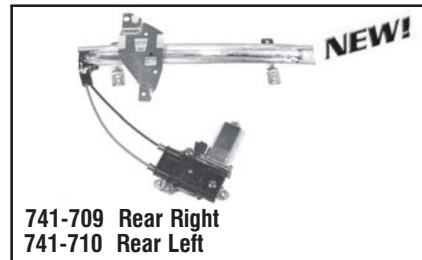

741-709 Rear Right
741-710 Rear Left

GM
2004-97 Century, 2002-98 Intrigue,
2004-97 Regal. Motor/Regulator Assembly.