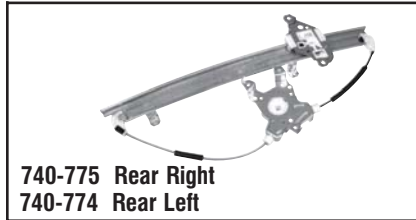

740-776 Front Right
740-777 Front Left

740-775 Rear Right
740-774 Rear Left

Nissan
2003-00 Maxima. Regulator Only, Power.