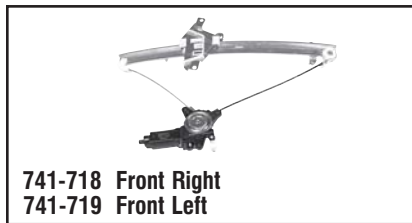

741-793 Rear Right
741-794 Rear Left

741-718 Front Right
741-719 Front Left

Toyota
1996-94 Camry Coupe.
Motor/Regulator Assembly.