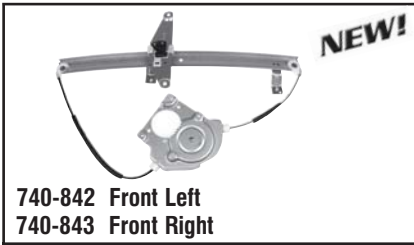

## Window Regulators - Isuzu

**740-842 Front Left**  
**740-843 Front Right**

**Isuzu/Honda**  
1997-94 Isuzu Rodeo, Honda Passport.  
Regulator Only, Power.