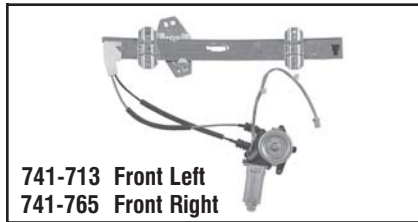

741-714 Front Right
741-715 Front Left

741-713 Front Left
741-765 Front Right

Honda
1997-94 Accord Sedan, Wagon.
Motor/Regulator Assembly.