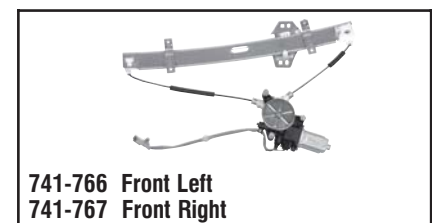

741-766 Front Left
741-767 Front Right

Honda
2002-98 Accord Sedan.
Motor/Regulator Assembly.