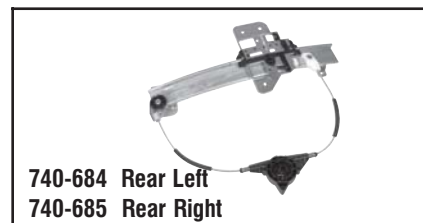

740-684 Rear Left
740-685 Rear Right

Ford
1997-95 Lincoln Town Car.
Regulator Only, Power.