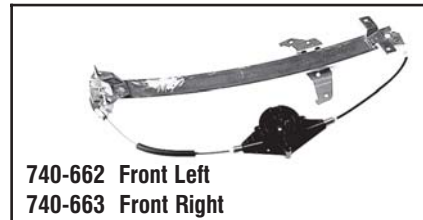

## Window Regulators - Ford

**740-652 Front Right**  
**740-653 Front Left**

**Ford**  
1991-80 Bronco, F-Series Pickups.  
Regulator Only, Manual.

**740-660 Rear Right**  
**740-661 Rear Left**

**Ford**  
1994-90 Lincoln Town Car.  
Regulator Only, Power.