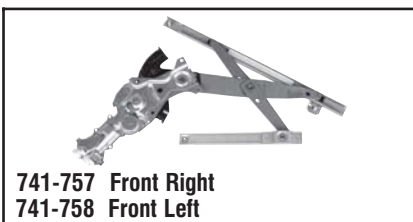

741-759 Front Right
741-760 Front Left

741-757 Front Right
741-758 Front Left

GM
2005-96 Cavalier, Sunfire Sedan.
Motor/Regulator Assembly.