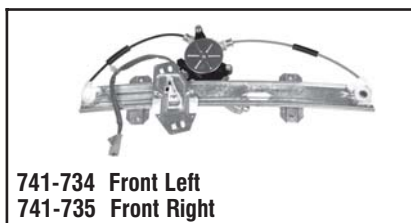

741-766 Front Left
741-767 Front Right

741-734 Front Left
741-735 Front Right

Honda
2000-96 Civic Sedan.
Motor/Regulator Assembly.