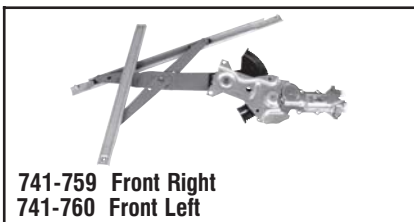

741-761 Front Right
741-762 Front Left

741-759 Front Right
741-760 Front Left

GM
2005-96 Cavalier, Sunfire Coupe.
Motor/Regulator Assembly.