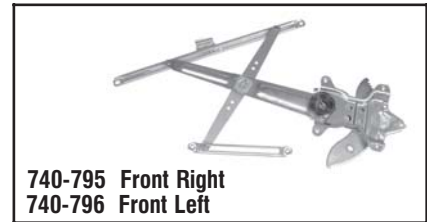

740-795 Front Right
740-796 Front Left

Toyota
1997-91 Land Cruiser, 1997-96 Lexus LX450.
Regulator Only, Power.