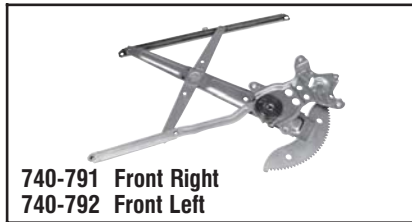

740-795 Front Right
740-796 Front Left

740-791 Front Right
740-792 Front Left

Toyota
1995-89 Pickups, 1995-90 4-Runner
w/o vent. Regulator Only, Power.