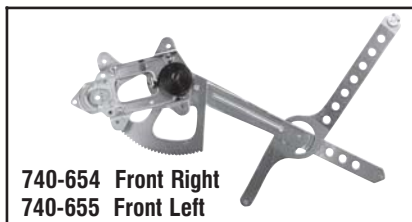

740-682 Front Left
740-683 Front Right

740-654 Front Right
740-655 Front Left

GM
2003-88 C/K Pickups, 2000-92 Suburban/
Yukon, 1999 Escalade, 1994-92 Blazer.
Regulator Only, Power.