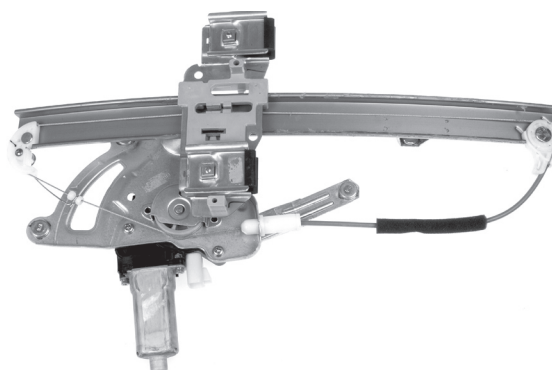

Part No. **Prefix 741 = Regulator/Motor Assembly**

741-817, 741-818
Pontiac Bonneville