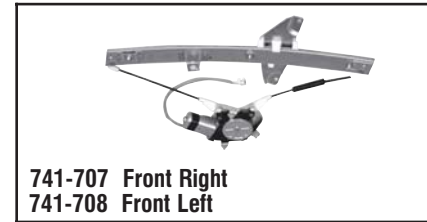

**Toyota**  
2002-98 Corolla. Regulator Only, Power.

**740-803 Rear Left**  
**740-804 Rear Right**

**Toyota**  
2002-98 Corolla. Regulator Only, Power.

**741-706 Front Left**  
**741-784 Front Right**

**Toyota**  
1997-93 Corolla Sedan, Wagon & Geo Prizm.  
Motor/Regulator Assembly.