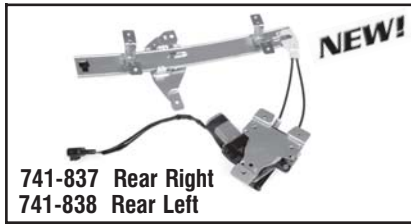

741-844 Front Left
741-845 Front Right

741-837 Rear Right
741-838 Rear Left

GM
2003-97 Grand Prix.
Motor/Regulator Assembly.