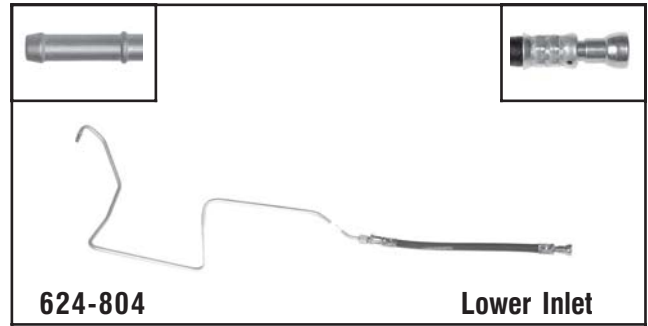

624-804

Lower Inlet

Jeep
1995-94 Grand Cherokee w/ 5.2L