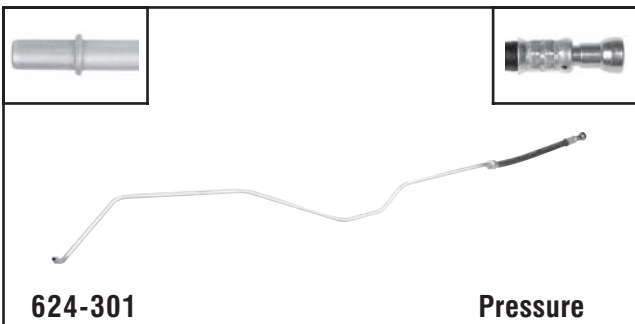

624-302 Right

624-301 Pressure

Jeep
Fits 1996-87 Cherokee 4.0L