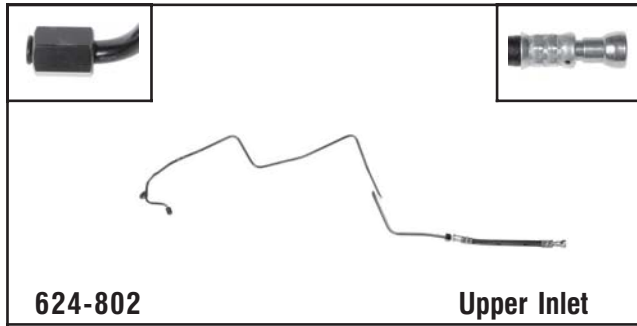

Transmission Line Assemblies

624-802

Upper Inlet

Dodge
1995-94 Ram Series Pickups w/ 5.2L, 5.9L