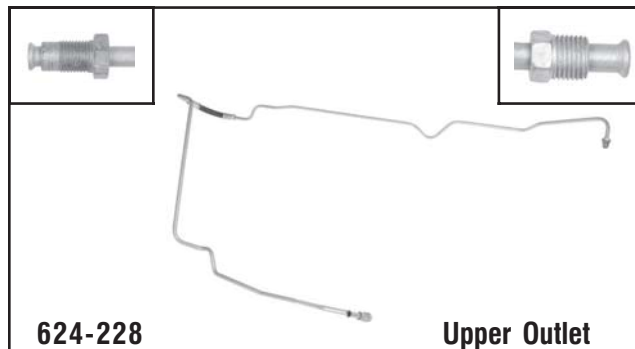

**624-226**

**Upper Outlet**

**Ford**  
1998-97 Expedition w/ 5.4L, F-Series Pickups w/ 5.4L, 5.8L, 7.3L, 7.5L

**624-227**

**Lower Inlet**

**Ford**  
2002-99 F-Series Pickups w/ 4.2L, 4.6L, 5.4L, 2000-99 Expedition w/ 4.6L, 5.4L