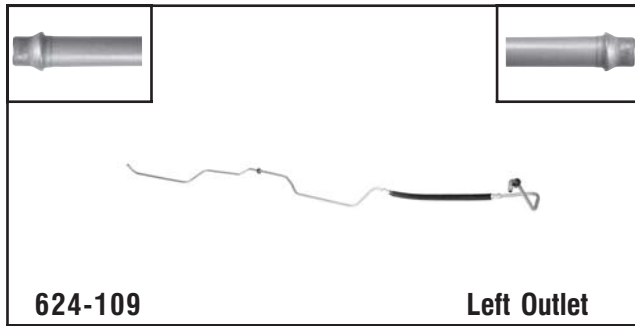

Transmission Line Assemblies

624-109

Left Outlet

GM
Fits 2000-97 C&K-Series Pickups, 1999-96 Yukon, 1998-97 Suburban w/ 5.7L