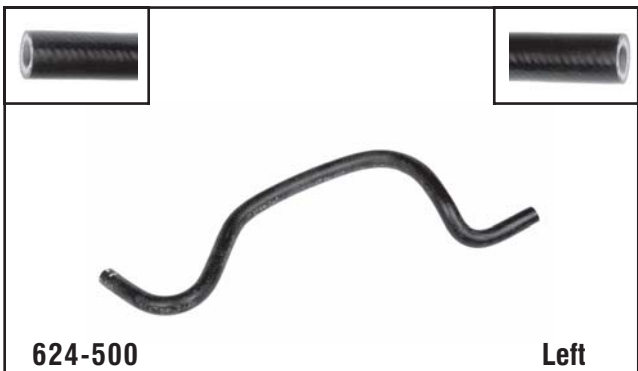

624-501

624-500

Left

Nissan
Fits 1999-93 Altima