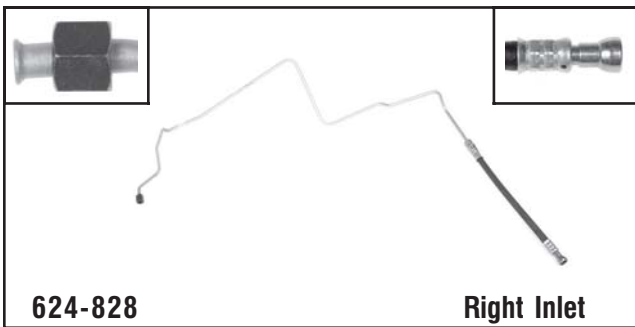

**624-828** Right Inlet

**Dodge**  
1999-98 Dakota w/ 5.9L

**624-829** Left Outlet

**Dodge**  
2003-98 Dakota, 2003-99 Durango w/ 5.9L