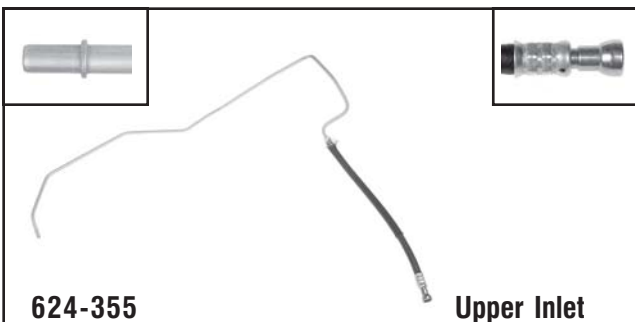

624-357 Upper Inlet

624-355 Upper Inlet

Jeep
2001-97 Cherokee w/ 4.0L