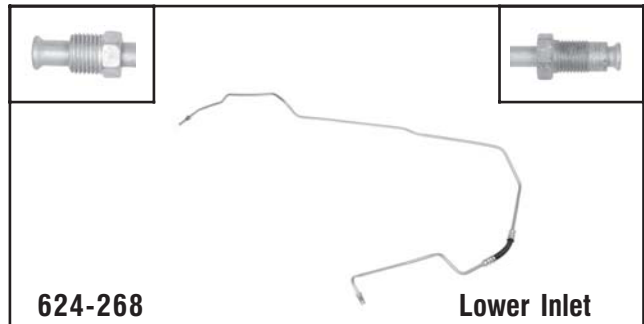

624-268 Lower Inlet

Ford
1998-97 Expedition w/ 4.6L, F-Series Pickups w/ 4.2L, 4.6L, 5.4L