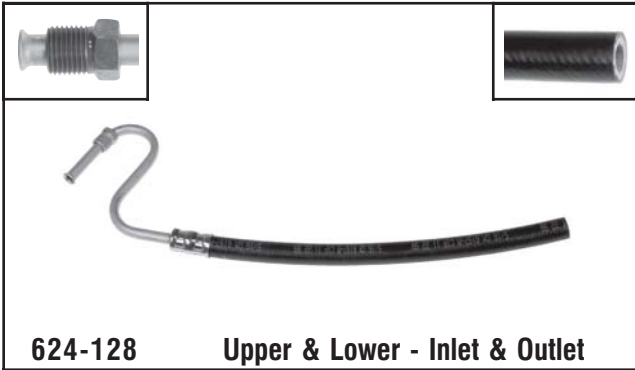

624-130 Lower Outlet

Transmission Line Assemblies

624-128 Upper & Lower - Inlet & Outlet

GM
Fits 1996-94 Century w/ 2.2L, 1995-90 Lumina APV, Trans Sport w/ 3.1L, 1994-90 Silhouette w/ 3.1L