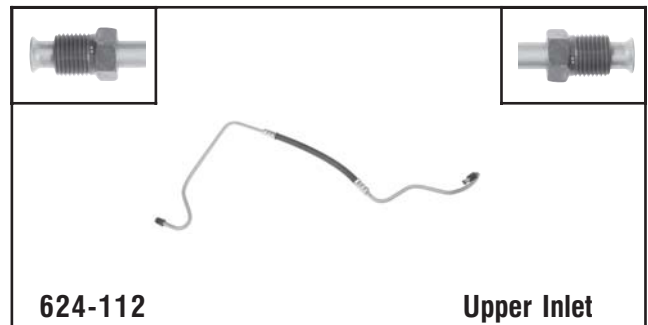

624-112

Upper Inlet

GM
Fits 1987-86 Bonneville, Delta 88, 98, Electra, LeSabre w/ 3.8L, Estate Wagon w/ 5.0L