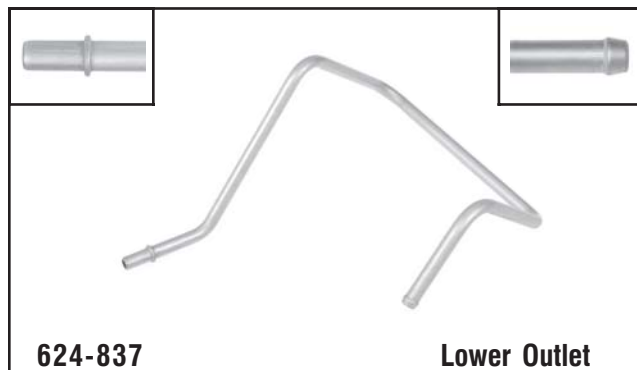

624-837

Lower Outlet

Jeep
1996 Grand Cherokee w/ 4.0L