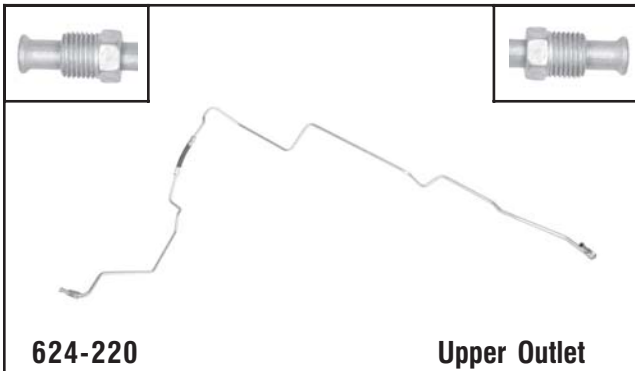

624-221 Upper Outlet

624-220 Upper Outlet

Ford
1998-97 F-Series Pickups w/ 5.4L, 5.8L, 7.5L, Expedition w/ 5.4L