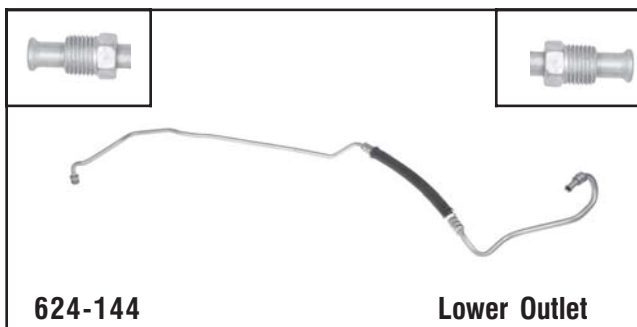

624-144

Lower Outlet

GM
1997-96 Bonneville, 88, 98, LeSabre, Park Avenue w/ 3.8L