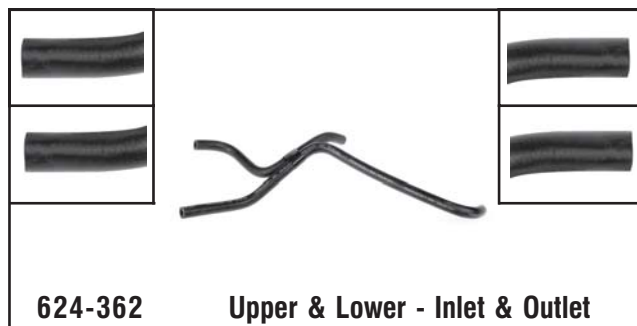

# Transmission Line Assemblies

**624-358**

**Right Inlet**

**Dodge**  
1999-98 Durango w/ 3.9L, 5.2L, 5.9L (Right-Inlet)

**624-360**

**Right Inlet**

**Dodge**  
1997 B 1500 & 2500 Series Vans w/ 3.9L (Right-Inlet)