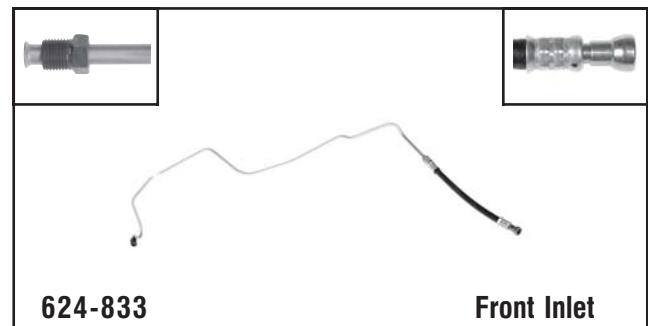

624-833

Front Inlet

Dodge
2003-01 Dakota, Durango w/ 5.9L