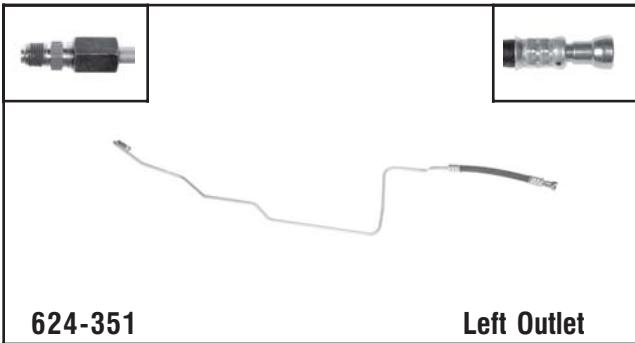

# Transmission Line Assemblies

**624-344** Upper & Lower - Inlet & Outlet

**Dodge**  
1995-93 Town & Country w/ 3.8L

**624-350** Right Inlet

**Dodge**  
1996-94 Dakota w/ 3.9L, 5.2L

**624-351** Left Outlet