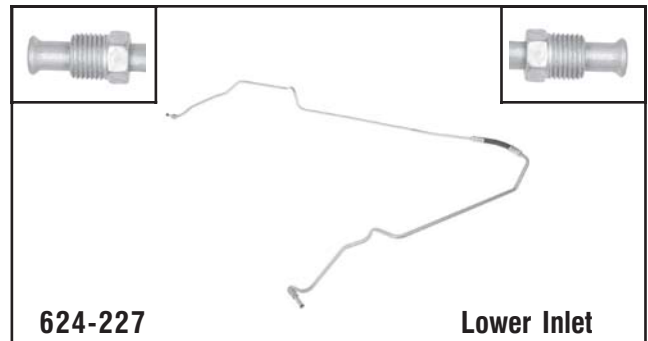

624-227

Lower Inlet

Ford
2002-99 F-Series Pickups w/ 4.2L, 4.6L, 5.4L, 2000-99 Expedition w/ 4.6L, 5.4L