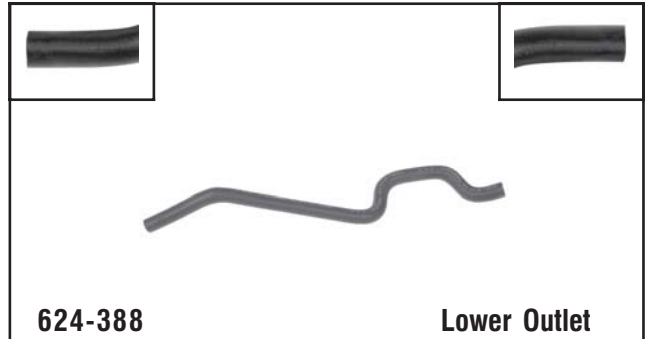

# Transmission Line Assemblies

**624-386**

**Right Inlet**

**Chrysler**

1998-95 Sebring w/ 2.0L, 2.5L, 1996-95 Cirrus w/ 2.4L, 2.5L,  
1996 Sebring w/ 2.4L, 1995 Stratus w/ 2.0L, 2.4L, 2.5L

**624-388**

**Lower Outlet**