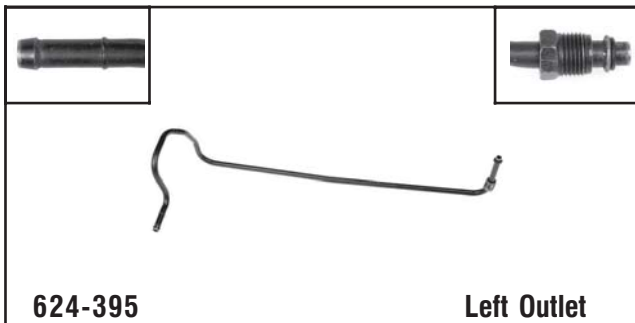

624-395

Left Outlet

Dodge

1997-93 Concorde, Intrepid, LHS, New Yorker, Vision w/ 3.3L,
3.5L