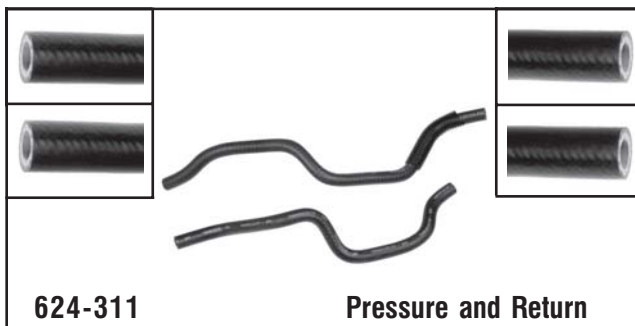

624-311

Pressure and Return

Chrysler
Fits 2000-97 Minivans, 3.0L, 3.3L, 3.8L