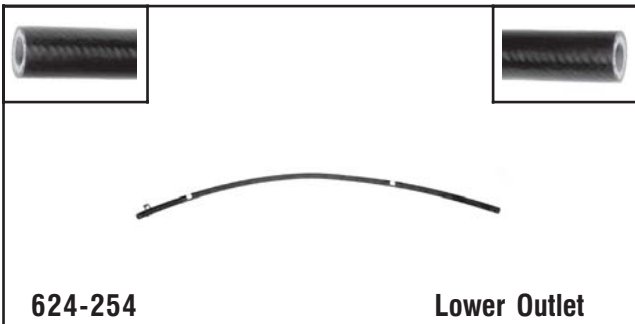

# Transmission Line Assemblies

**624-252 Upper & Lower - Inlet & Outlet**

**Ford**  
2005-03 Crown Victoria, Grand Marquis, Town Car, 2004-03  
Marauder w/ 4.6L

**624-253 Hose**

**Ford**  
2005-96 Various Ford Trucks and Cars