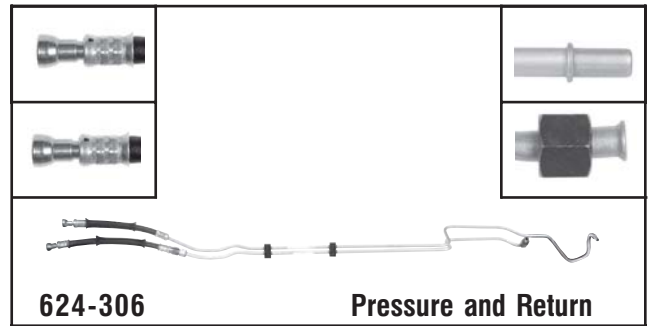

624-306

Pressure and Return

Jeep
Fits 1997-96 Grand Cherokee 4.0L