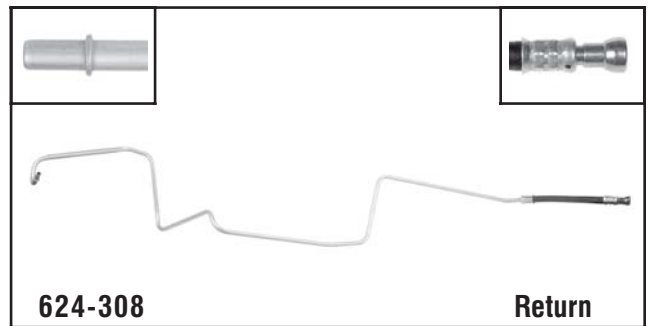

624-308

Return

Jeep
Fits 1997-96 Grand Cherokee 5.2L & 5.9L