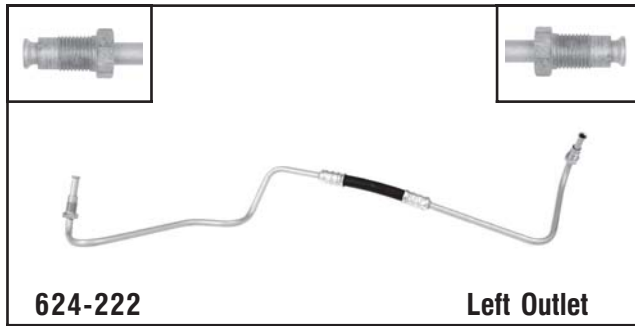

# Transmission Line Assemblies

**624-222**

**Left Outlet**

**Ford**  
2002-97 Expedition w/ 4.6L, F-Series Pickups w/ 4.2L, 4.6L, 5.4L

**624-223**

**Upper Inlet**

**Ford**  
1999-97 Sable, Taurus w/ 3.0L, 3.4L