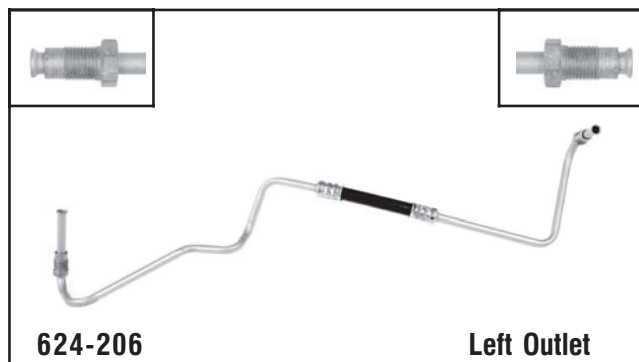

624-208 Upper Outlet

624-206 Left Outlet

Ford
1999-97 F-Series Pickups w/ 5.4L, 5.8L, 7.3L, 7.5L, 2000-97 Expedition w/ 5.4L, 2000-98 Navigator w/ 5.4L