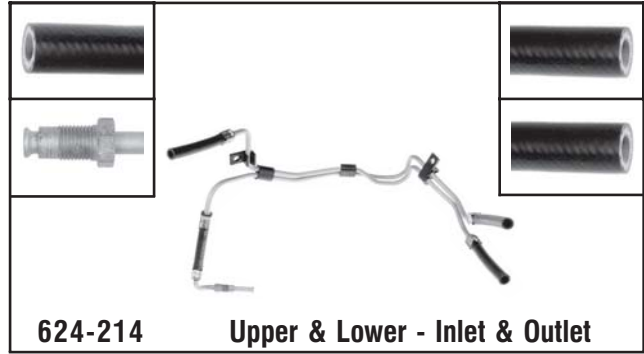

624-214 Upper & Lower - Inlet & Outlet

Ford
2003-95 Crown Victoria, Grand Marquis, 1998-95 Mark VIII w/ 4.6L