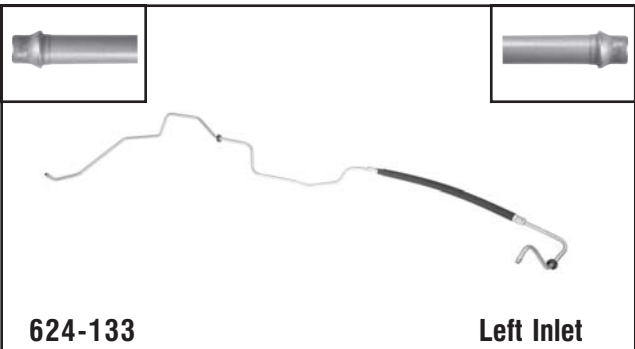

624-134 Upper Inlet

624-133 Left Inlet

GM
Fits 2000-99 Escalade, 2000-98 C&K-Series Pickups, Tahoe, Yukon, 1998 Suburban w/5.7L