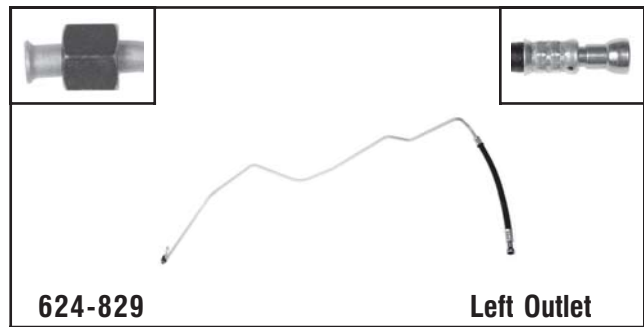

**624-828** Right Inlet

**Dodge**  
1999-98 Dakota w/ 5.9L

**624-829** Left Outlet

**Dodge**  
2003-98 Dakota, 2003-99 Durango w/ 5.9L