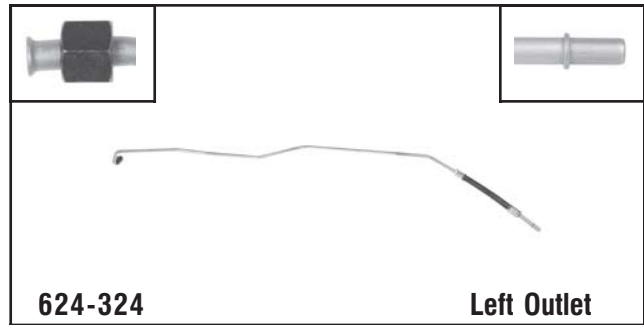

624-324

Left Outlet

Dodge
2003-98 Ram 1500, 2500, 3500 Series Vans w/ 3.9L, 5.2L, 5.9L