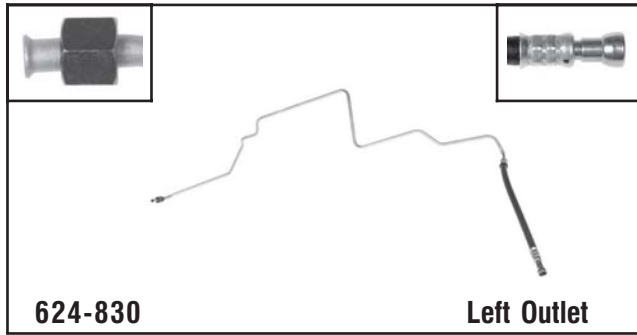

Transmission Line Assemblies

624-830

Left Outlet

Dodge
1999-98 Dakota w/ 5.9L