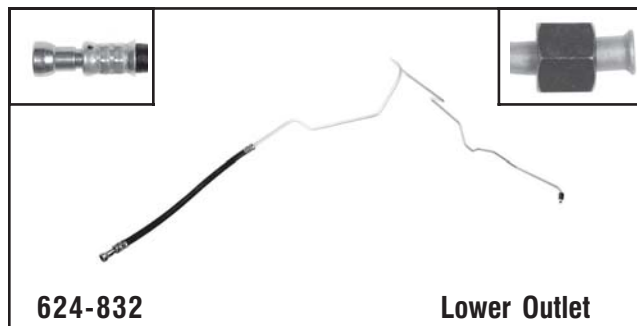

# Transmission Line Assemblies

**624-830**

**Left Outlet**

**Dodge**  
1999-98 Dakota w/ 5.9L

**624-831**

**Left Outlet**

**Dodge**  
1999-98 Durango w/ 3.9L, 5.2L, 5.9L

**624-832**