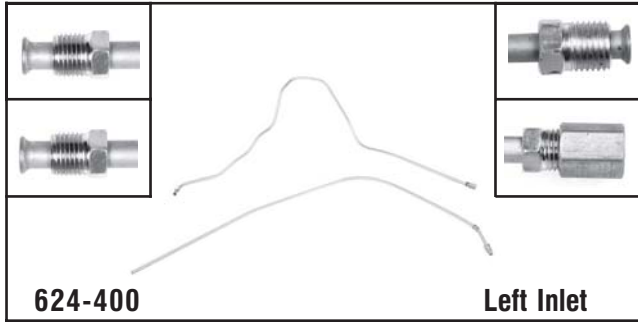

624-401

Transmission Line Assemblies

624-400

Left Inlet

Toyota
2001-97 Camry w/ 2.2L