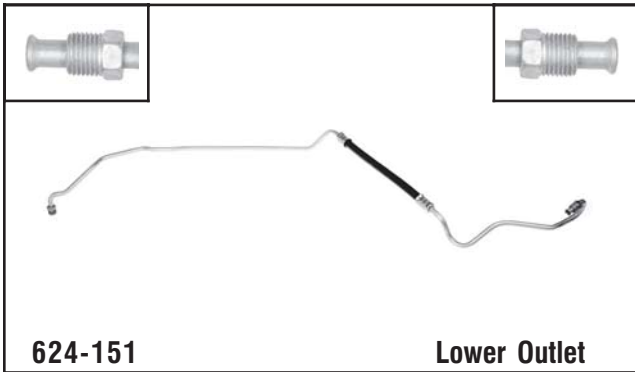

Transmission Line Assemblies

624-151

Lower Outlet

GM
1999 Delta 88, 1999-97, 1995-94 Bonneville, 88, 98, LeSabre, Park Avenue w/ 3.8L