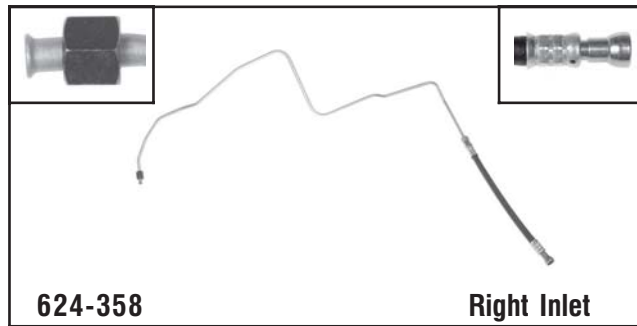

Transmission Line Assemblies

624-358

Right Inlet

Dodge
1999-98 Durango w/ 3.9L, 5.2L, 5.9L (Right-Inlet)