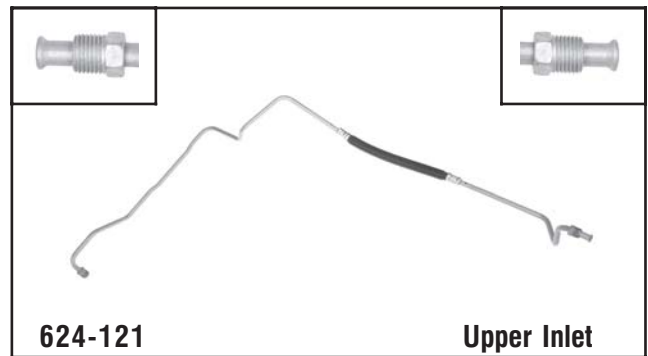

624-121

Upper Inlet

GM
Fits 1995-94 Concours, 1995-93 Seville, Eldorado, 1993 Allante w/ 4.6L