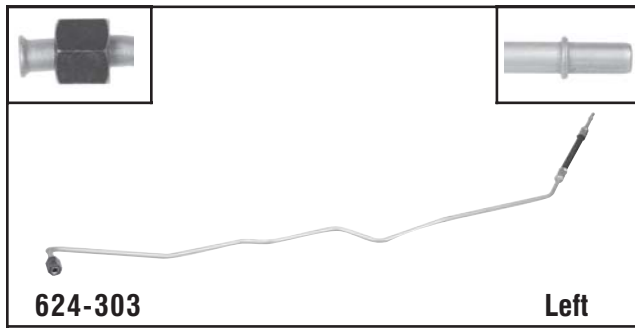

Transmission Line Assemblies

624-303

Left

Dodge
Fits 1997 B-Vans