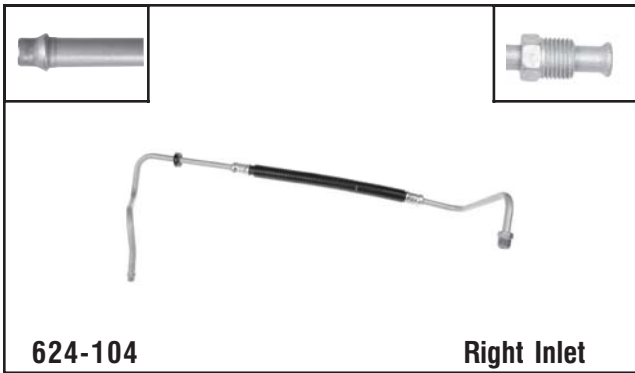

**Lower Outlet**

GM  
Fits 1999-90 W Bodies w/ 3.1L & 3.4L

**624-103**

**Upper Inlet**

GM  
Fits 1999-90 W Bodies w/ 3.1L & 3.4L

**624-104**

**Right Inlet**

GM  
Fits 2002-96 C&K 3500 Series Pickups