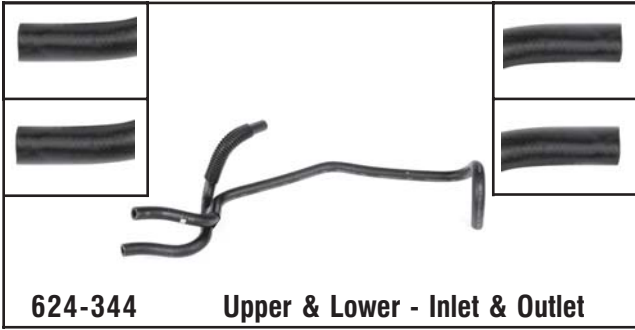

# Transmission Line Assemblies

**624-344** Upper & Lower - Inlet & Outlet

**Dodge**  
1995-93 Town & Country w/ 3.8L

**624-350** Right Inlet

**Dodge**  
1996-94 Dakota w/ 3.9L, 5.2L

**624-351** Left Outlet