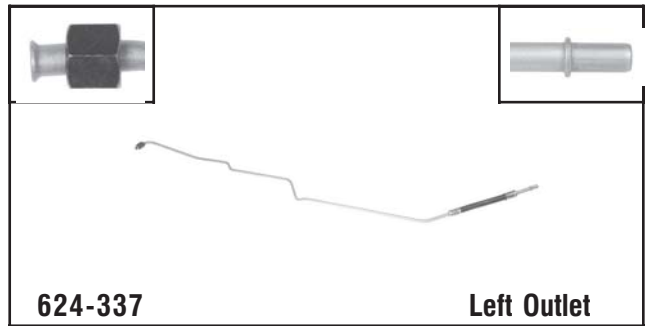

**Jeep**  
2001-88 Cherokee, 1992-88 Comanche w/ 2.5L, 4.0L, 1990-88 Wagoneer w/ 4.0L

**624-335** Upper Supply

**Dodge**  
2002-94 Ram Series Pickups w/ 5.2L, 5.9L

**624-336** Left Outlet

**Dodge**  
1997-94 B-Series Vans w/ 5.2L, 5.9L