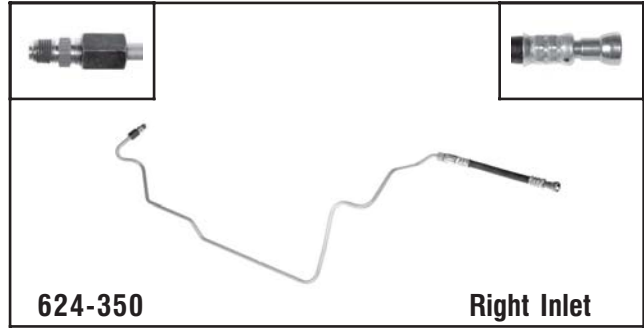

624-350 Right Inlet

Dodge
1996-94 Dakota w/ 3.9L, 5.2L