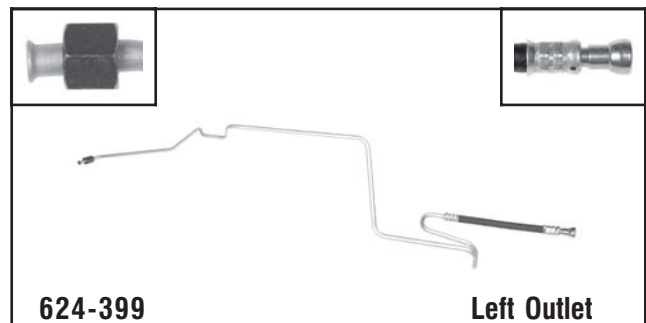

**Dodge**

1999-98 Dakota, Durango w/ 3.9L, 5.2L, 5.9L

**624-397**

**Lower Inlet**

**Dodge**

1999-98 Dakota, Durango w/ 3.9L, 5.2L, 5.9L

**624-399**

**Left Outlet**