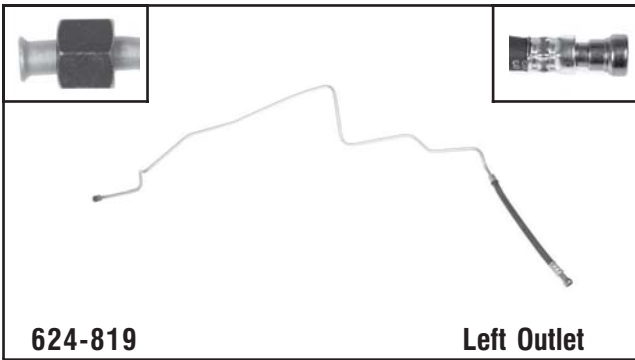

# Transmission Line Assemblies

**624-816** Right Inlet

**Dodge**  
2003-98 Ram Series Vans w/ 3.9L, 5.2L, 5.9L

**624-818** Right Inlet

**Dodge**  
1999-97 Dakota w/ 3.9L, 5.2L

**624-819** Left Outlet

**Dodge**  
1999-97 Dakota w/ 3.9L, 5.2L