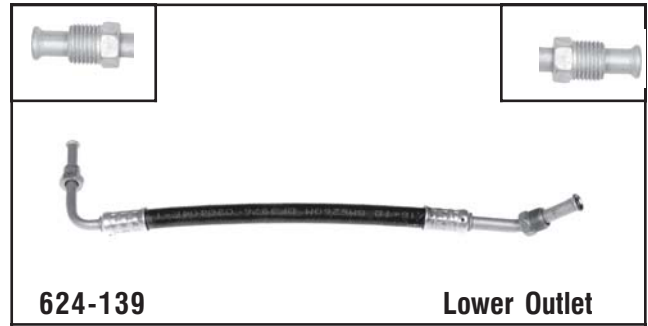

624-139

Lower Outlet

GM
Fits 2001-95 Cavalier, Sunfire w/ 2.2L 3-Speed Trans