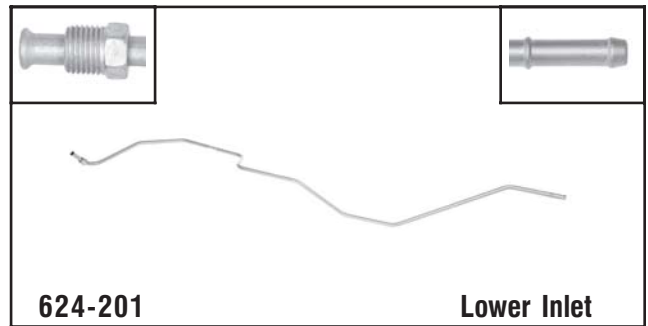

624-201 Lower Inlet

Ford
1997 Mountaineer, 1997-96 Explorer w/ 5.0L