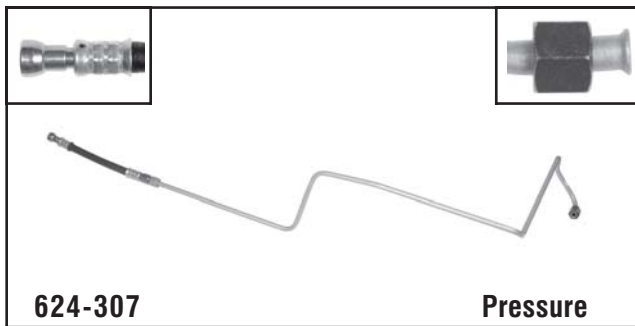

624-307

Pressure

Jeep
Fits 1997-96 Grand Cherokee 5.2L & 5.9L