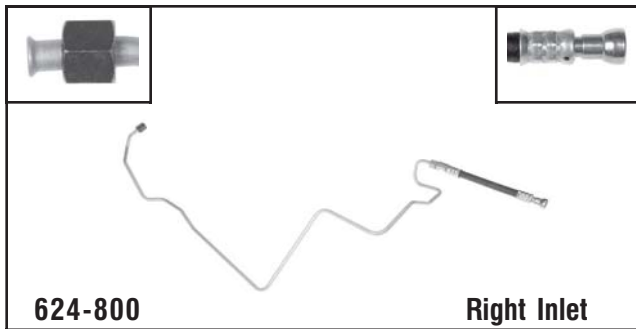

624-801 Lower Inlet

624-800 Right Inlet

Dodge
1996-94 Dakota w/ 3.9L