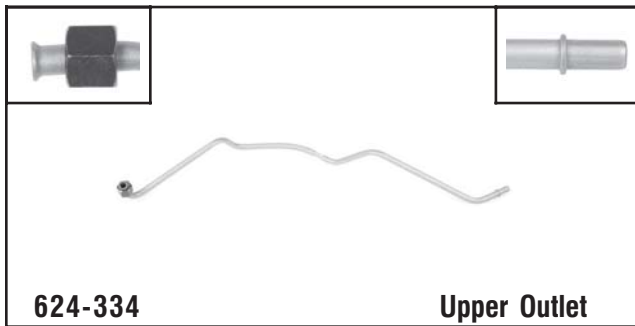

# Transmission Line Assemblies

**624-332** Left Outlet

**Dodge**  
2000-94 Ram 2500 & 3500 Series Pickups w/ 5.9L

**624-333** Right Outlet

**Dodge**  
2000-94 Ram 2500 & 3500 Series Pickups w/ 5.9L

**624-334** Upper Outlet