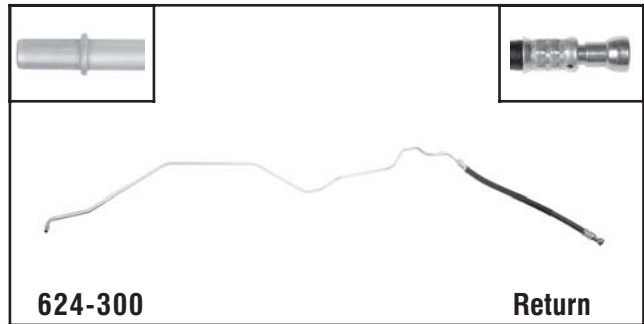

**624-254 Lower Outlet**

**Ford**  
2003-97 E 150 w/ 4.2L, 4.6L, E 250 w/ 4.2L

**624-268 Lower Inlet**

**Ford**  
1998-97 Expedition w/ 4.6L, F-Series Pickups w/ 4.2L, 4.6L, 5.4L

**624-269 Upper Inlet**

**Ford**  
2002-97 Expedition w/ 4.6L, F-Series Pickups w/ 4.2L, 4.6L, 5.4L  
(Upper-Inlet)