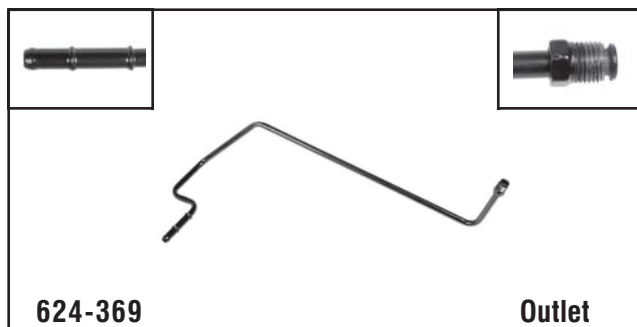

**624-367**

**Left Outlet**

**Dodge**  
1998-95 Sebring w/ 2.0L, 2.4L, 1997-95 Cirrus, Stratus w/ 2.0L, 2.4L, 1997-96 Breeze w/ 2.0L

**624-368**

**Inlet**

**Dodge**  
1995-93 Caravan, Grand Caravan, Grand Voyager, Town & Country, Voyager w/ 2.5L, 3.0L, 3.3L, 3.8L