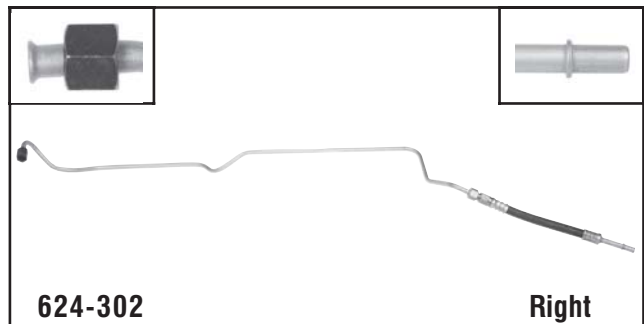

624-302 Right

Dodge
Fits 1997 B-Vans 5.2L & 5.9L