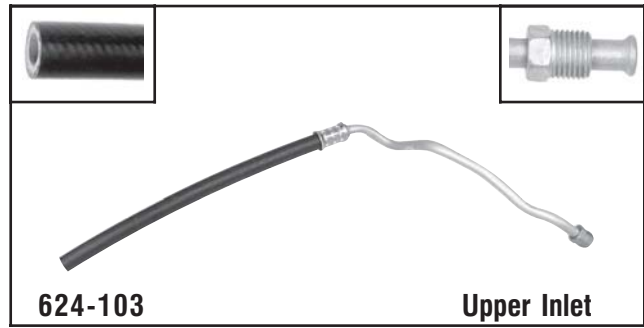

624-103

Upper Inlet

GM
Fits 1999-90 W Bodies w/ 3.1L & 3.4L