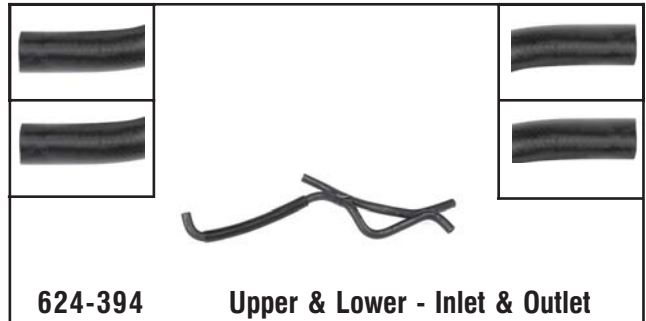

624-394

Upper & Lower - Inlet & Outlet

Dodge

1996 Caravan, Grand Caravan, Grand Voyager, Voyager w/ 2.4L,
3.0L