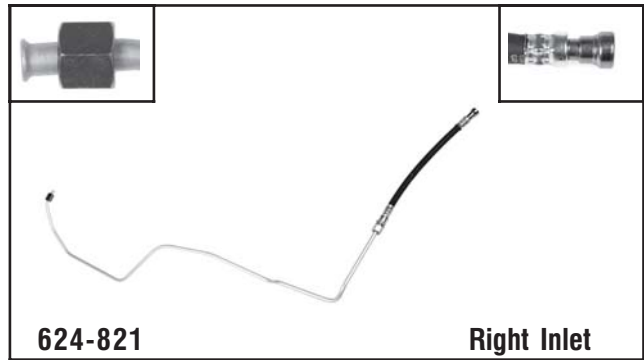

# Transmission Line Assemblies

**624-816** Right Inlet

**Dodge**  
2003-98 Ram Series Vans w/ 3.9L, 5.2L, 5.9L

**624-818** Right Inlet

**Dodge**  
1999-97 Dakota w/ 3.9L, 5.2L

**624-819** Left Outlet

**Dodge**  
1999-97 Dakota w/ 3.9L, 5.2L