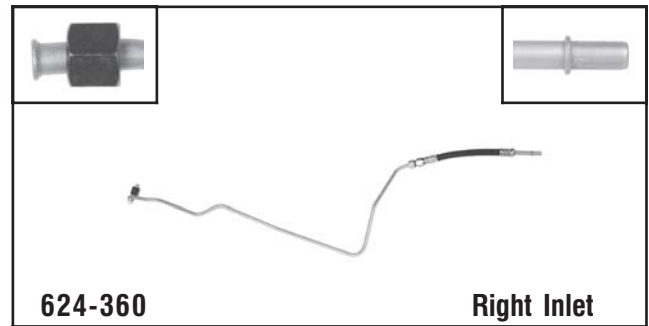

624-360

Right Inlet

Dodge
1997 B 1500 & 2500 Series Vans w/ 3.9L (Right-Inlet)