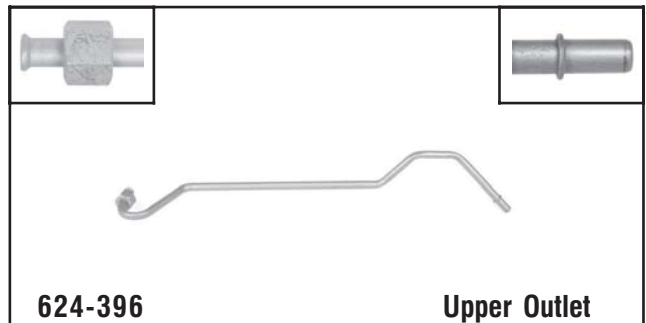

624-396

Upper Outlet

Dodge

1999-98 Dakota, Durango w/ 3.9L, 5.2L, 5.9L