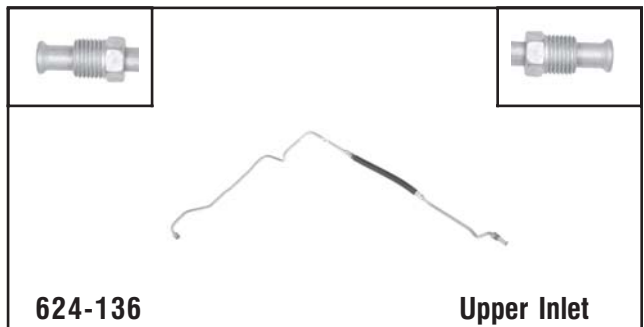

624-136 Upper Inlet

GM
Fits 2000-96 Eldorado, 1999-96 Deville, Seville w/ 4.6L