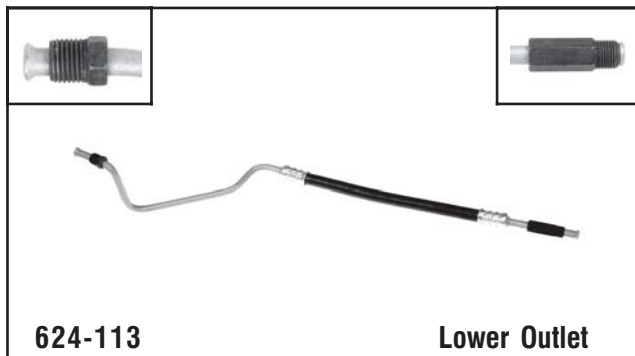

**624-111**

**Lower Outlet**

**GM**  
Fits 1990-88 Bonneville, Delta 88, 98, Electra, LeSabre w/ 3.8L

**624-112**

**Upper Inlet**

**GM**  
Fits 1987-86 Bonneville, Delta 88, 98, Electra, LeSabre w/ 3.8L, Estate Wagon w/ 5.0L