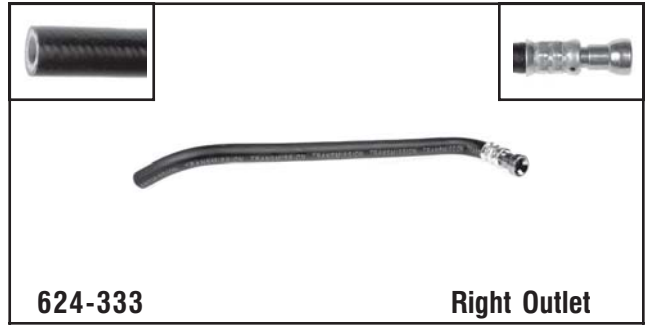

624-333 Right Outlet

Dodge
2000-94 Ram 2500 & 3500 Series Pickups w/ 5.9L