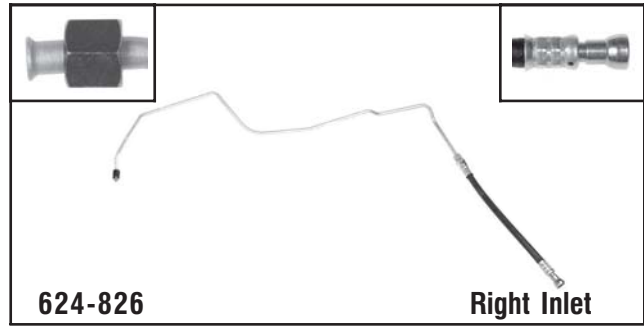

624-826 Right Inlet

Dodge
1999-98 Dakota, 1999 Durango w/ 5.9L