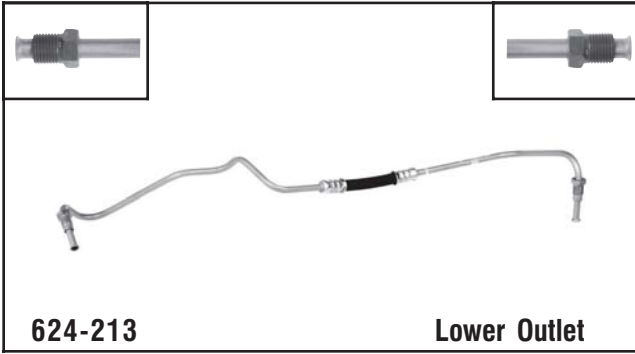

624-214 Upper & Lower - Inlet & Outlet

Transmission Line Assemblies

624-213 Lower Outlet

Ford
1995-90 Sable, Taurus w/ 3.0L, 3.8L