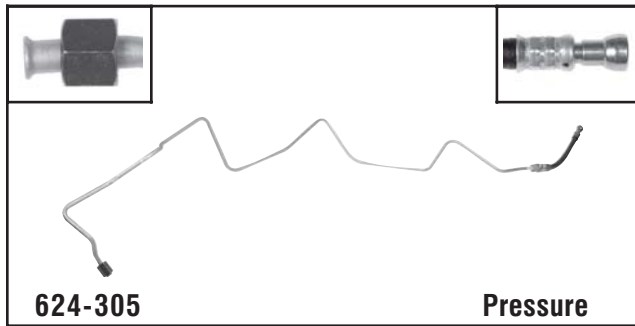

# Transmission Line Assemblies

**624-303**

**Left**

**Dodge**  
Fits 1997 B-Vans

**624-304**

**Return**

**Dodge**  
Fits 1999-94 Ram Pickups

**624-305**