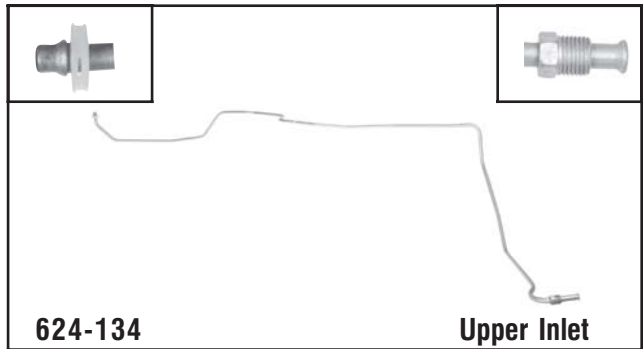

624-134 Upper Inlet

GM
Fits 1999-98 C&K-Series Pickups w/ 4.3L, 5.0L