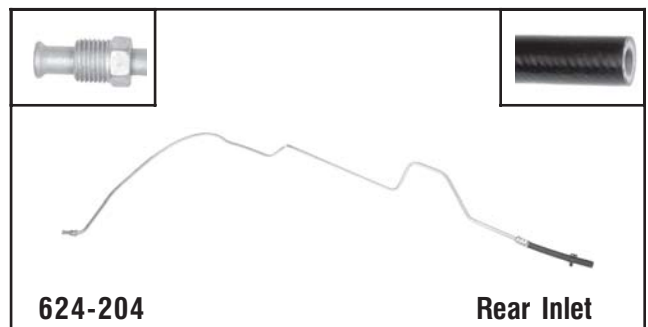

624-204 Rear Inlet

Ford
2002-97 F-Series Pickups w/ 5.4L, 5.8L, 7.3L, 7.5L, 2000-97 Expedition w/ 5.4L, 2000-98 Navigator w/ 5.4L