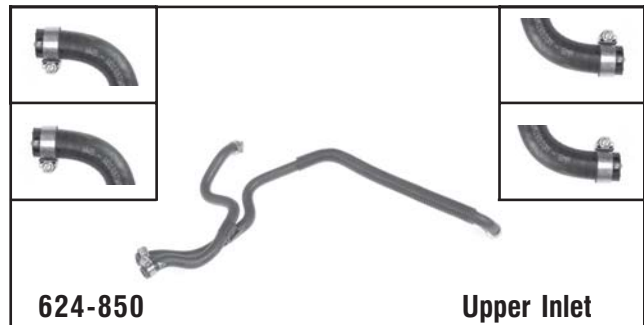

# Transmission Line Assemblies

**624-839** Lower Outlet

**Jeep**  
1997-93 Grand Cherokee w/ 5.2L

**624-840** Upper Inlet

**Jeep**  
1997-96 Grand Cherokee w/ 4.0L

**624-841** Right Outlet

**Jeep**  
1993-87 Cherokee w/ 2.1L, 2.5L, 1992-87 Comanche w/ 2.1L, 2.5L, 1987 Wagoneer w/ 2.5L