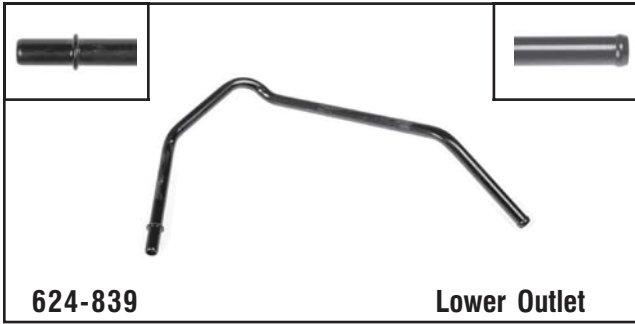

624-840 Upper Inlet

Transmission Line Assemblies

624-839 Lower Outlet

Jeep
1997-93 Grand Cherokee w/ 5.2L