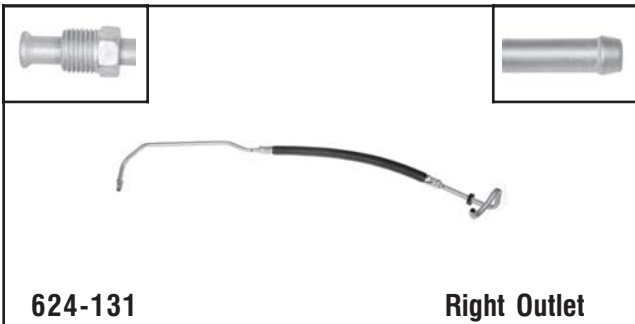

624-132 Upper Inlet

624-131 Right Outlet

GM
Fits 2000-99 Escalade, 2000-98 C&K-Series Pickups, Tahoe, Yukon, 1998 Suburban w/ 5.7L