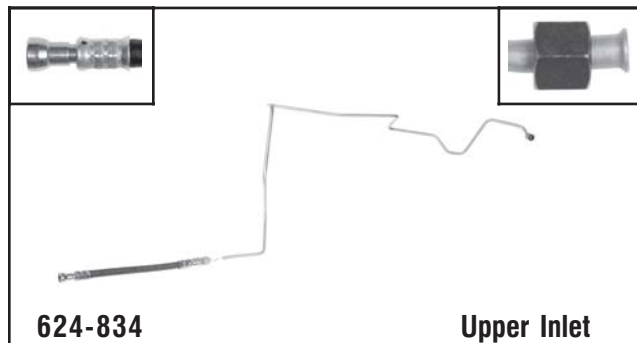

**Lower Outlet**

**Dodge**  
2001-97 Ram 1500 Pickups w/ 3.9L

**624-833**

**Front Inlet**

**Dodge**  
2003-01 Dakota, Durango w/ 5.9L

**624-834**

**Upper Inlet**

**Dodge**  
2002-00 Ram Series Pickups w/ 5.2L, 5.9L