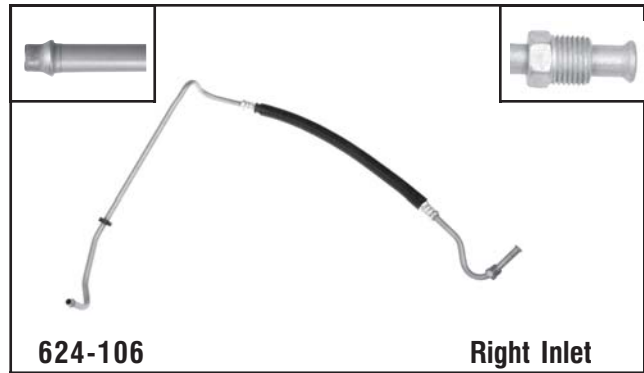

**Lower Outlet**

GM  
Fits 1999-90 W Bodies w/ 3.1L & 3.4L

**624-103**

**Upper Inlet**

GM  
Fits 1999-90 W Bodies w/ 3.1L & 3.4L

**624-104**

**Right Inlet**

GM  
Fits 2002-96 C&K 3500 Series Pickups