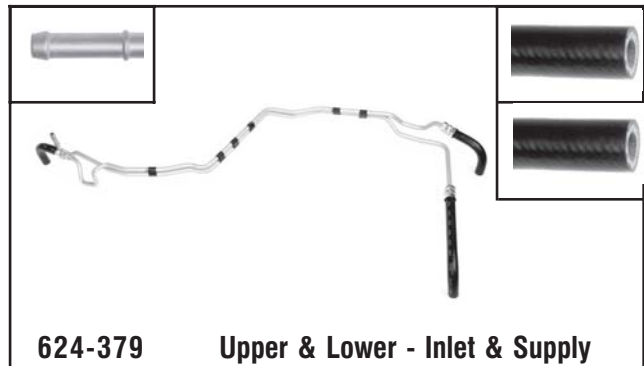

624-379 Upper & Lower - Inlet & Supply

Dodge
1998-96 Caravan, Grand Caravan, Grand Voyager, Town & Country, Voyager w/ 3.0L, 3.3L, 3.8L