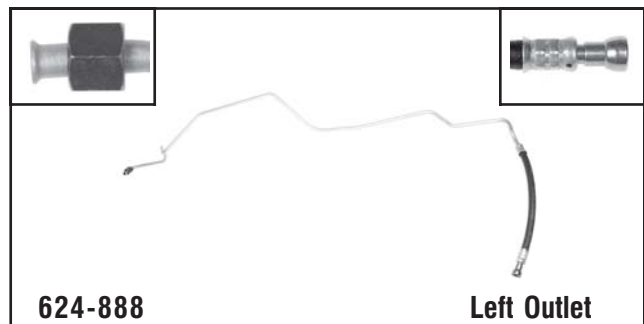

624-888 Left Outlet

Dodge
2000-97 Dakota, 1999 Durango w/ 3.9L, 5.2L