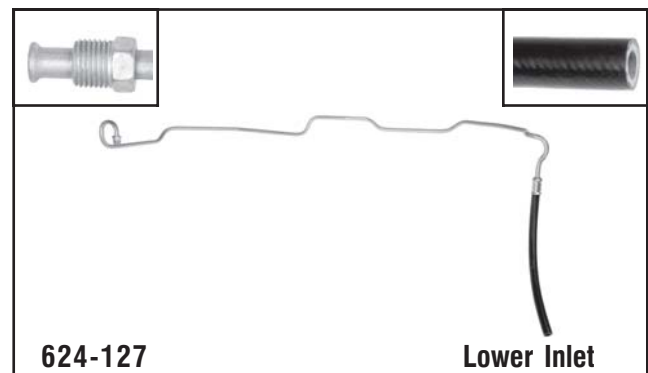

624-127

Lower Inlet

GM
Fits 1995-92 Lumina APV, Silhouette, Trans Sport w/ 3.8L w/ Aux Cooler