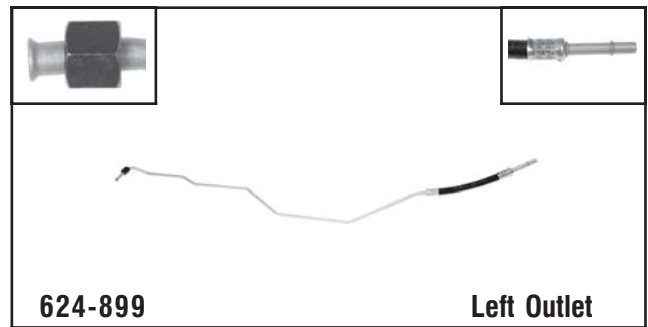

624-899

Left Outlet

Dodge
2003-02 Ram Series Vans w/ 3.9L, 5.2L, 5.9L