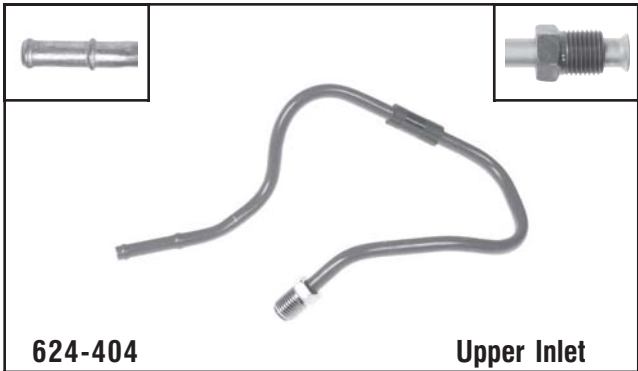

**Left Inlet**

Toyota  
1996-92 Camry w/ 2.2L

**624-403**

**Right Outlet**

Toyota  
2001-97 Camry w/ 2.2L

**624-404**

**Upper Inlet**

Toyota  
1997-93 Corolla w/ 1.6L