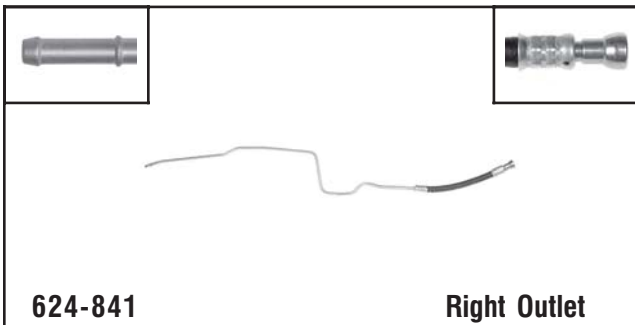

# Transmission Line Assemblies

**624-839** Lower Outlet

**Jeep**  
1997-93 Grand Cherokee w/ 5.2L

**624-840** Upper Inlet

**Jeep**  
1997-96 Grand Cherokee w/ 4.0L

**624-841** Right Outlet

**Jeep**  
1993-87 Cherokee w/ 2.1L, 2.5L, 1992-87 Comanche w/ 2.1L, 2.5L, 1987 Wagoneer w/ 2.5L