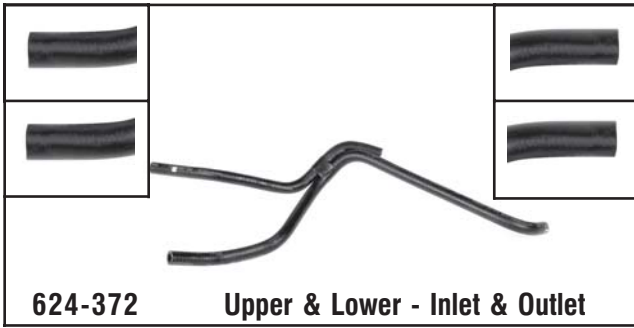

624-373 Elbow

Transmission Line Assemblies

624-372 Upper & Lower - Inlet & Outlet

Dodge
1995-93 Caravan, Grand Caravan, Grand Voyager, Voyager w/ 3.0L