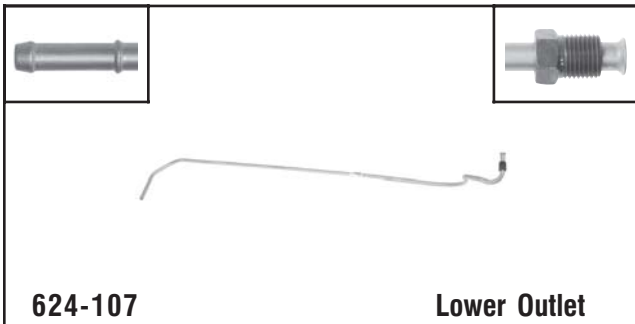

624-107

Lower Outlet

GM
Fits 1990-88 Bonneville, Delta 88, 98, Electra, LeSabre w/ 3.8L,
Estate Wagon w/ 5.0L wo/Aux Cooler