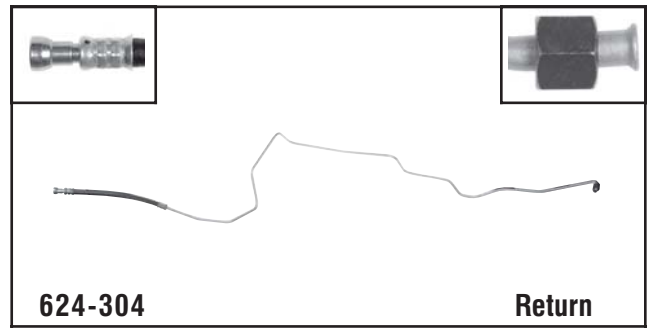

624-304

Return

Dodge
Fits 1999-94 Ram Pickups