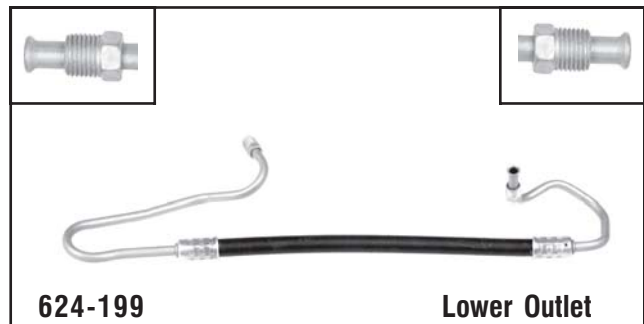

**Upper Inlet**

**GM**  
1986-85 Cimarron w/ 2.0L

**624-199**

**Lower Outlet**

**GM**  
1986-85 Cimarron w/ 2.0L