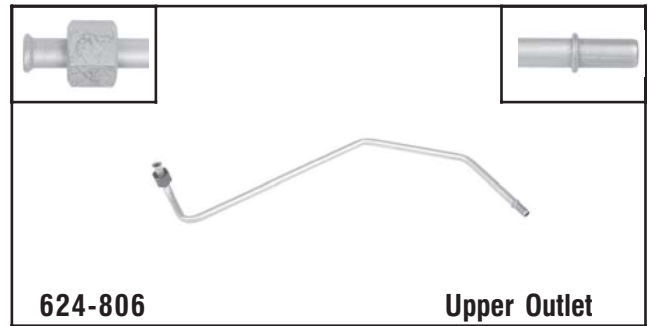

624-806

Upper Outlet

Jeep
1996-94 Grand Cherokee w/ 4.0L