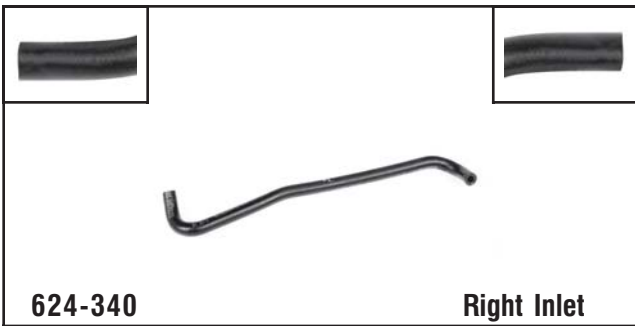

624-341 Left Outlet

624-340 Right Inlet

Dodge
1999-95 Neon w/ 2.0L