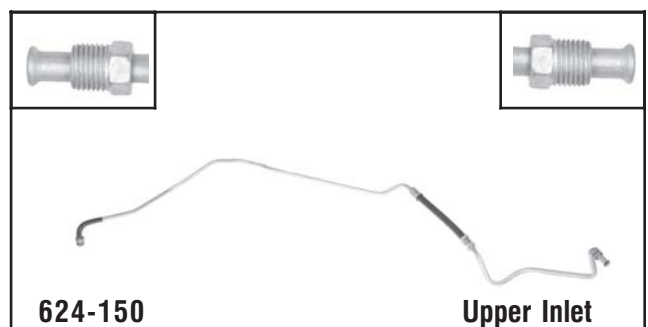

624-150

Upper Inlet

GM
1999 Delta 88, 1999-97, 1995-93 Bonneville, 88, 98, LeSabre, Park Avenue w/ 3.8L