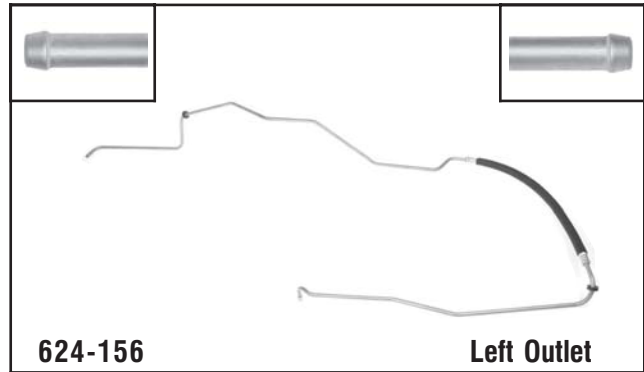

624-156

Left Outlet

GM
2000-96 C&K 2500 & 3500 Series Pickups, 1999-96 2500 Suburban w/ 7.4L