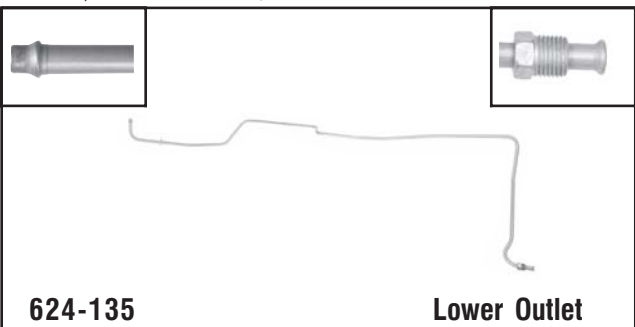

624-136 Upper Inlet

624-135 Lower Outlet

GM
Fits 1999-98 C&K-Series Pickups w/ 4.3L, 5.0L