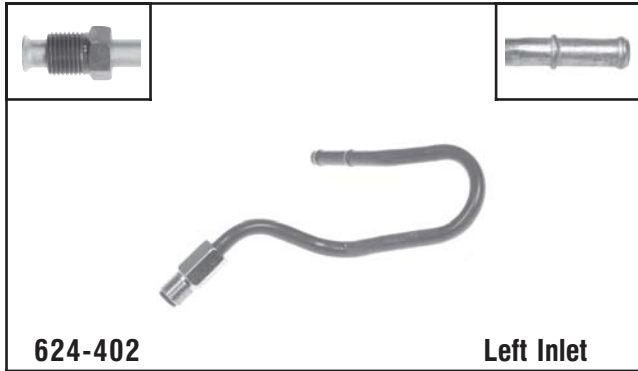

# Transmission Line Assemblies

**624-400**

**Left Inlet**

Toyota  
2001-97 Camry w/ 2.2L

**624-401**

**Right Outlet**

Toyota  
1996-92 Camry w/ 2.2L

**624-402**