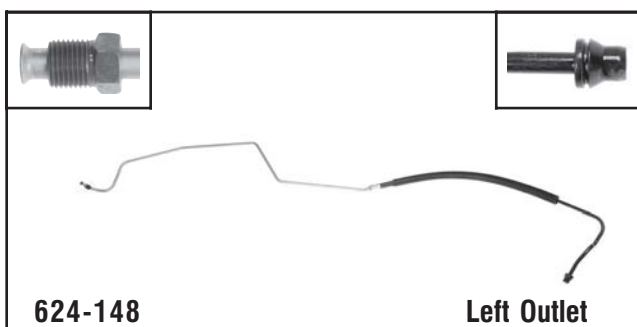

**Upper Inlet**

**GM**  
1995-93 Bonneville, 88, 98, LeSabre, Park Avenue w/ 3.8L

**624-144**

**Lower Outlet**

**GM**  
1997-96 Bonneville, 88, 98, LeSabre, Park Avenue w/ 3.8L

**624-146**

**Left Outlet**

**GM**  
2000-97 C&K-Series Pickups, 1999-97 Suburban, Tahoe, Yukon w/ 6.5L