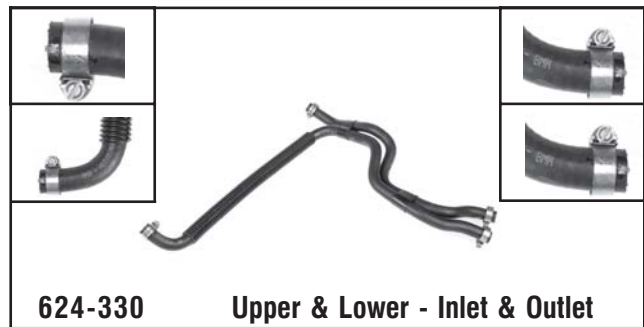

624-330

Upper & Lower - Inlet & Outlet

Dodge
2000 Town & Country, 1998-97 Caravan, Grand Caravan, Grand Voyager, Town & Country w/ 3.3L, 3.8L