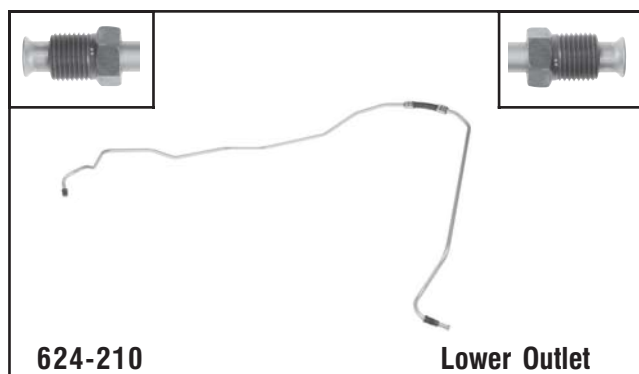

624-212 Upper Inlet

624-210 Lower Outlet

Ford
1995-90 Cougar, Thunderbird w/ 3.8L, 5.0L