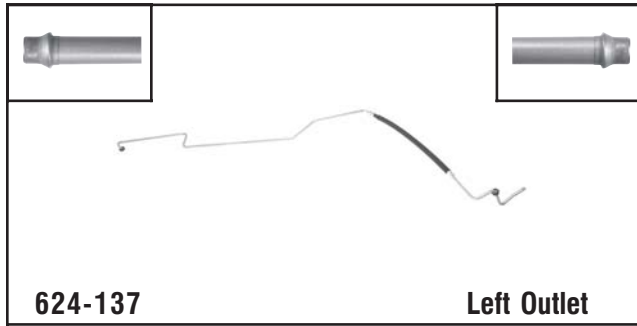

Transmission Line Assemblies

624-137

Left Outlet

GM
Fits 2002-97 C&K 3500 Series Pickups w/ 6.5L, 2000-98 C&K 3500 Series Pickups w/ 5.7L, 2000-96 C&K 3500 Series Pickups w/ 7.4L