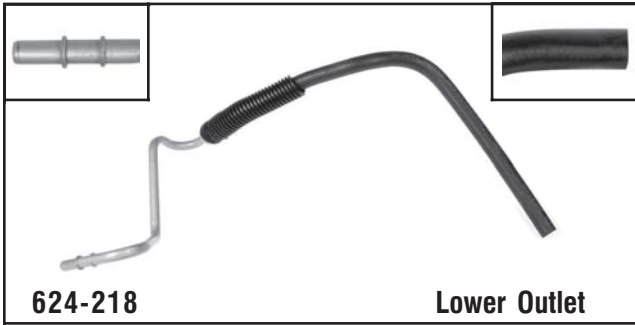

624-219 Upper Outlet

624-218 Lower Outlet

Ford
1998-96 Sable, Taurus w/ 3.0L