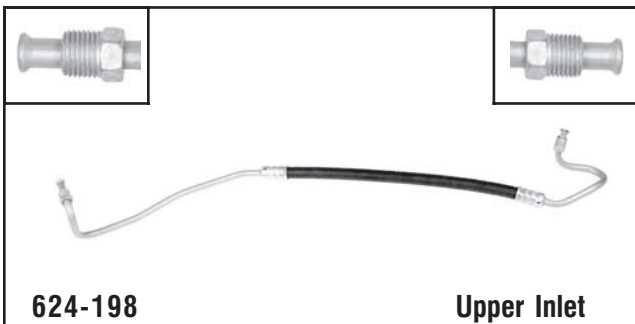

624-198

Upper Inlet

GM
1986-85 Cimarron w/ 2.0L