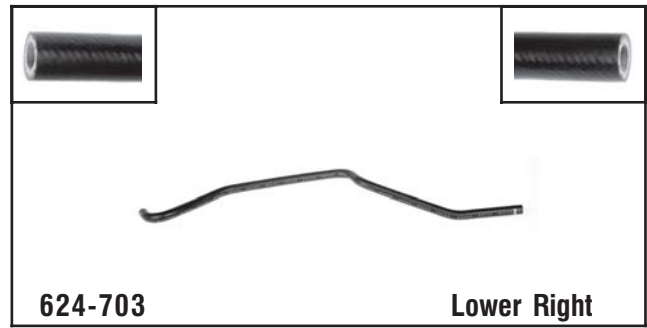

**624-700** Lower Left

**Mitsubishi**  
2004-97 Montero Sport w/ 3.0L, 3.5L

**624-701** Lower Right

**Mitsubishi**  
2004-97 Montero Sport w/ 3.0L, 3.5L

**624-702** Lower Left

**Subaru**  
2004-03 Baja, 2004-00 Legacy, 2003-01 Outback w/ 2.5L