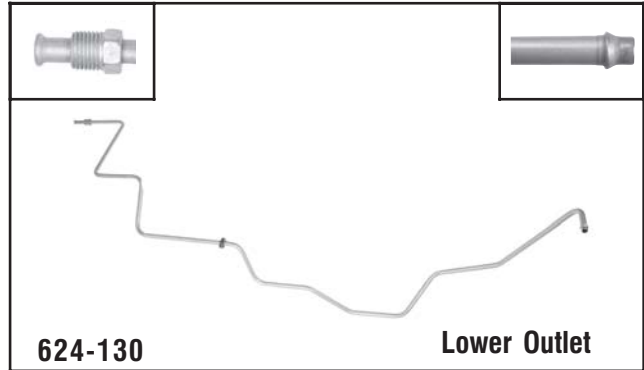

624-130 Lower Outlet

GM
Fits 2000-98 C&K-Series Pickups w/ 5.0L, 5.7L, Tahoe w/ 5.7L, 2000-99 Escalade w/ 5.7L, 2000 Yukon w/ 5.7L, 1999-98 Suburban w/ 5.7L