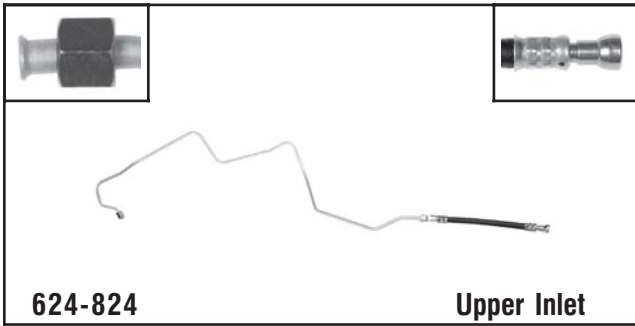

624-826 Right Inlet

624-824 Upper Inlet

Dodge
2001-96 Ram 1500 Pickups w/ 3.9L