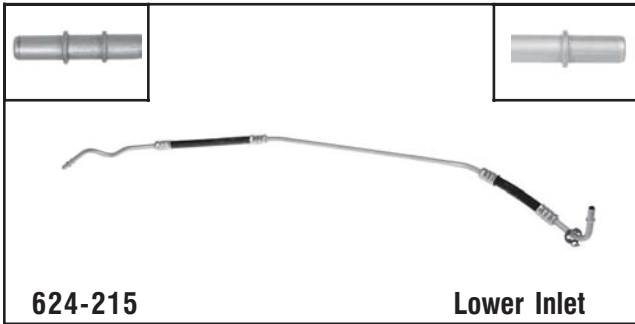

# Transmission Line Assemblies

**624-213** Lower Outlet

Ford  
1995-90 Sable, Taurus w/ 3.0L, 3.8L

**624-214** Upper & Lower - Inlet & Outlet

Ford  
2003-95 Crown Victoria, Grand Marquis, 1998-95 Mark VIII w/ 4.6L