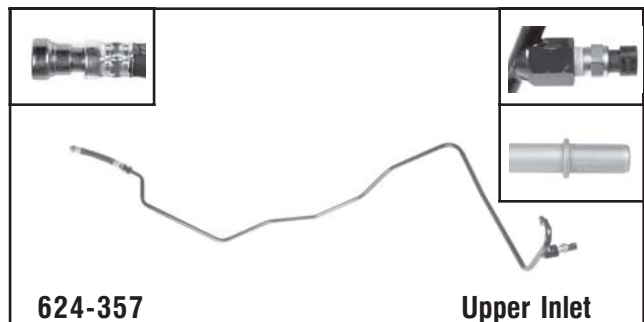

624-357 Upper Inlet

Dodge
2002-94 Ram 2500 & 3500 Series Pickups w/ 8.0L