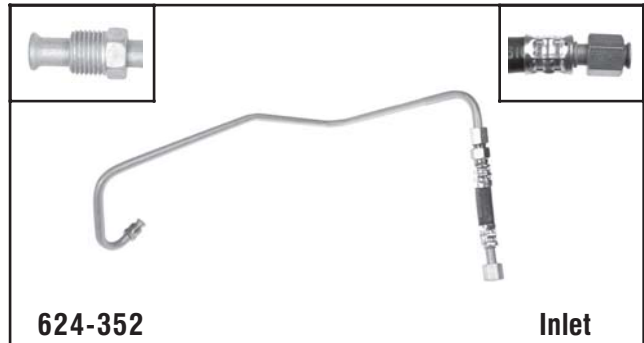

624-352 Inlet

Dodge
1998-94 Ram 2500 & 3500 Series Pickups w/ 5.9L