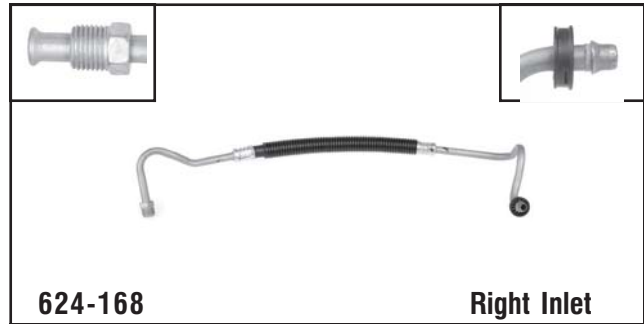

624-168

Right Inlet

GM
2000-96 C&K-Series Pickups, w/ 5.7L, 6.5L, 1999-96 Suburban, Tahoe, Yukon w/ 5.7L, 6.5L