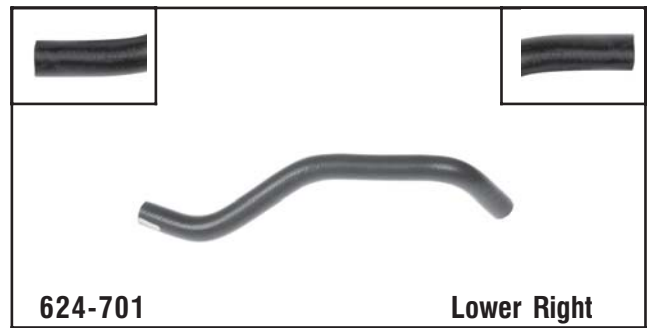

624-701 Lower Right

Mitsubishi
2004-97 Montero Sport w/ 3.0L, 3.5L