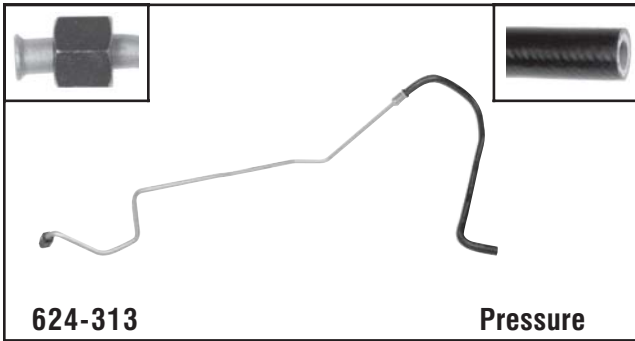

Transmission Line Assemblies

624-313

Pressure

Chrysler
Fits 1997-93 LH-Series