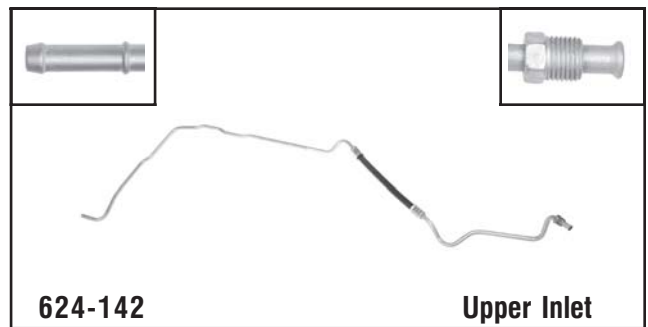

**Lower Outlet**

**GM**  
Fits 2001-95 Cavalier, Sunfire w/ 2.2L 3-Speed Trans

**624-140**

**Lower Outlet**

**GM**  
1990-88 Bonneville, Delta 88, 98, Electra, LeSabre w/ 3.8L, Estate Wagon w/ 5.0L

**624-142**