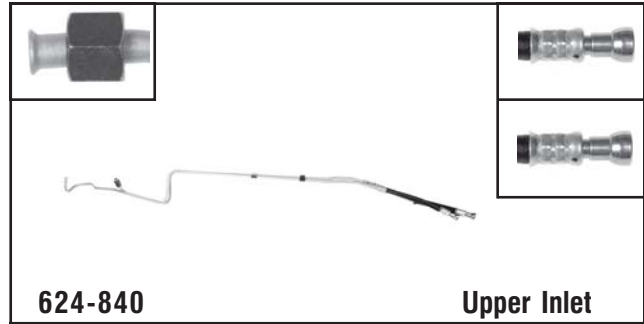

624-840 Upper Inlet

Jeep
1997-96 Grand Cherokee w/ 4.0L