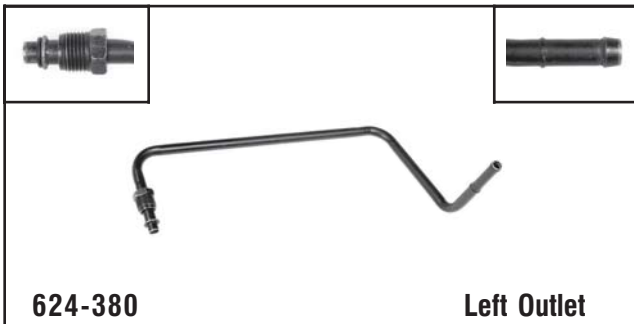

624-382 Lower Outlet

624-380 Left Outlet

Dodge
1998-96 Sebring w/ 2.0L, 2.4L, 2.5L, 1996-95 Cirrus w/ 2.4L, 2.5L, 1995 Stratus w/ 2.0L, 2.4L, 2.5L