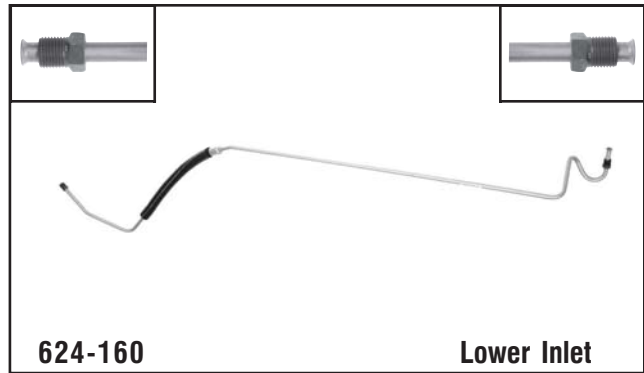

624-160

Lower Inlet

GM
1990 Reatta, 1989-87 Riviera, Toronado w/ 3.8L