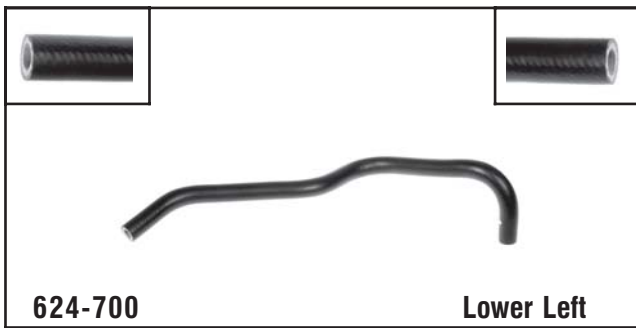

# Transmission Line Assemblies

**624-604** Lower Left

**Honda/Isuzu**  
2002-00 Passport w/ 3.2L, 2002-01 Rodeo w/ 2.2L, 3.2L

**624-605** Lower Right

**Honda/Isuzu**  
2002-00 Passport w/ 3.2L, 2002-01 Rodeo w/ 2.2L, 3.2L