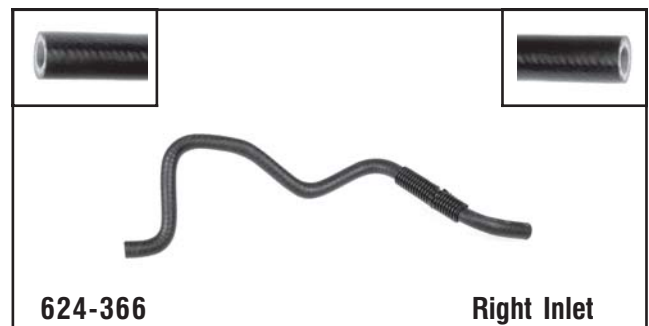

624-366

Right Inlet

Dodge
1998-95 Sebring w/ 2.0L, 2.4L, 1997-95 Cirrus, Stratus w/ 2.0L, 2.4L, 1997-96 Breeze w/ 2.0L