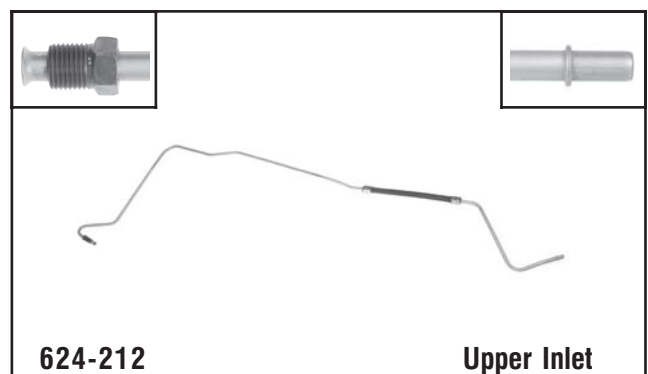

624-212 Upper Inlet

Ford
1994-90 Continental, 1992-90 Sable, Taurus w/ 3.8L