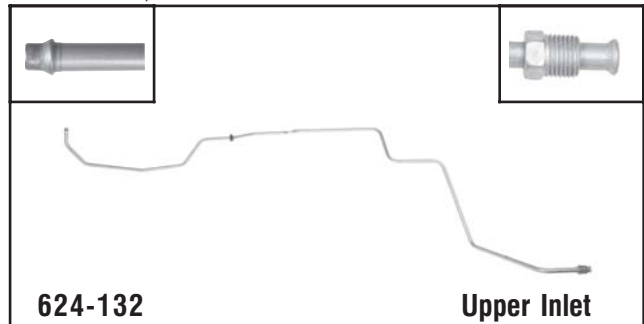

624-132 Upper Inlet

GM
Fits 2000-99 Escalade w/ 5.7L, 2000-98 C&K-Series Pickups w/ 5.0L, 5.7L, Tahoe, Yukon w/ 5.7L, 1999-98 Suburban w/ 5.7L