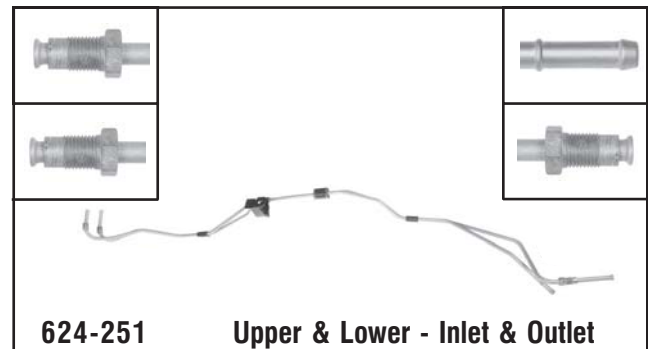

624-251

Upper & Lower - Inlet & Outlet

Ford
1997-96 Crown Victoria, Grand Marquis, Town Car w/ 4.6L