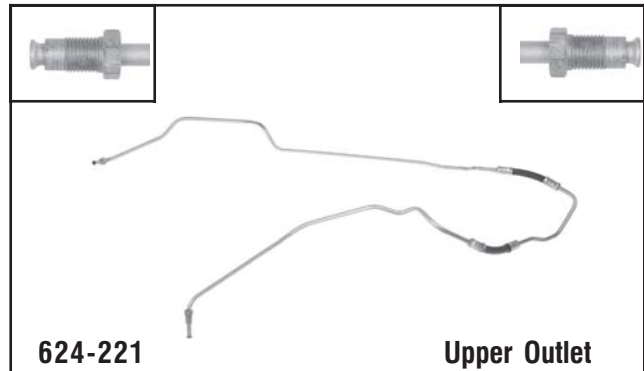

624-221 Upper Outlet

Ford
1998-97 F-Series Pickups w/ 4.2L, 4.6L, 5.4L, Expedition w/ 4.6L