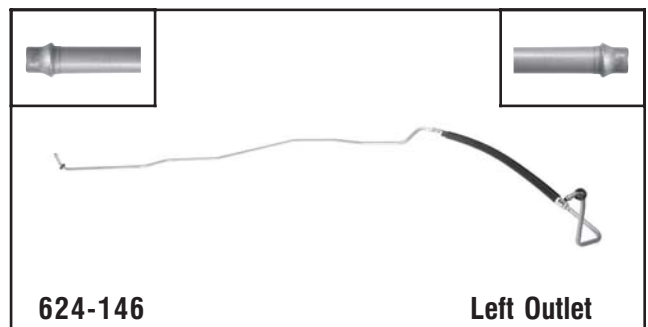

**Upper Inlet**

**GM**  
1995-93 Bonneville, 88, 98, LeSabre, Park Avenue w/ 3.8L

**624-144**

**Lower Outlet**

**GM**  
1997-96 Bonneville, 88, 98, LeSabre, Park Avenue w/ 3.8L

**624-146**

**Left Outlet**

**GM**  
2000-97 C&K-Series Pickups, 1999-97 Suburban, Tahoe, Yukon w/ 6.5L