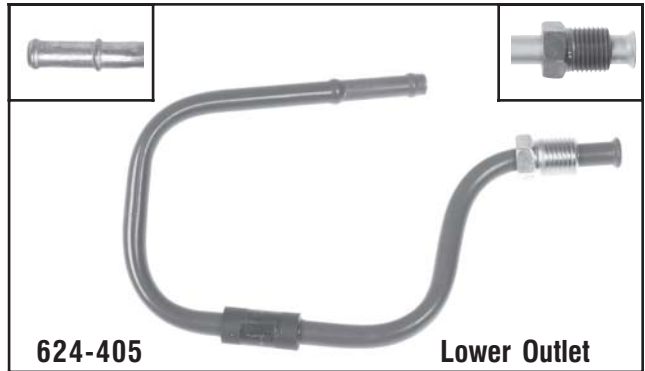

**Left Inlet**

Toyota  
1996-92 Camry w/ 2.2L

**624-403**

**Right Outlet**

Toyota  
2001-97 Camry w/ 2.2L

**624-404**

**Upper Inlet**

Toyota  
1997-93 Corolla w/ 1.6L