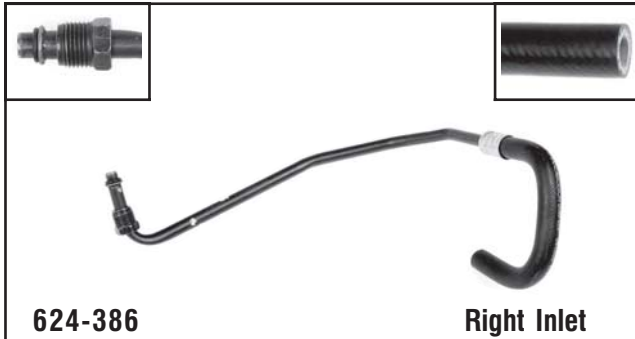

Transmission Line Assemblies

624-386

Right Inlet

Chrysler

1998-95 Sebring w/ 2.0L, 2.5L, 1996-95 Cirrus w/ 2.4L, 2.5L,
1996 Sebring w/ 2.4L, 1995 Stratus w/ 2.0L, 2.4L, 2.5L