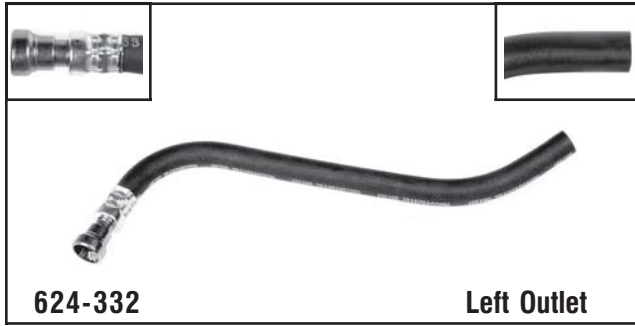

624-333 Right Outlet

Transmission Line Assemblies

624-332 Left Outlet

Dodge
2000-94 Ram 2500 & 3500 Series Pickups w/ 5.9L