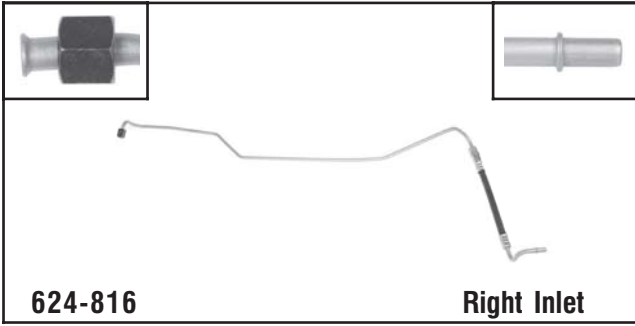

624-818 Right Inlet

Transmission Line Assemblies

624-816 Right Inlet

Dodge
2003-98 Ram Series Vans w/ 3.9L, 5.2L, 5.9L