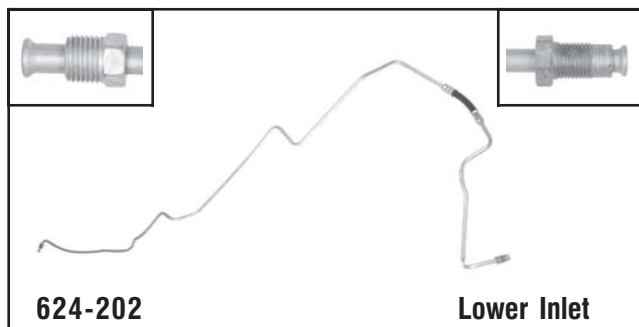

# Transmission Line Assemblies

Transmission Line Assemblies

**624-200** Upper Outlet

**Ford**  
1997 Mountaineer, 1997-96 Explorer w/ 5.0L

**624-201** Lower Inlet

**Ford**  
1997 Mountaineer, 1997-96 Explorer w/ 5.0L