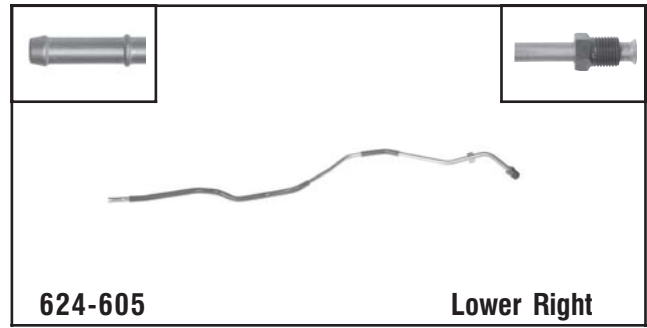

624-605 Lower Right

Honda/Isuzu
2002-00 Passport w/ 3.2L, 2002-01 Rodeo w/ 2.2L, 3.2L