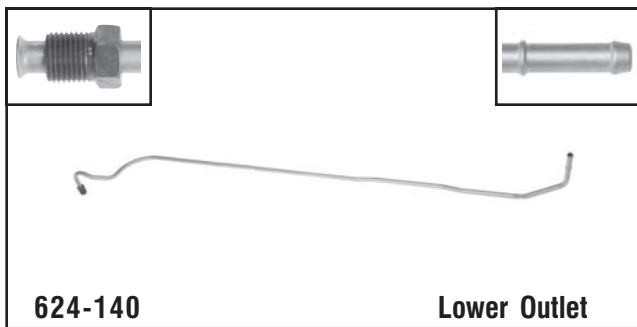

624-140

Lower Outlet

GM
1990-88 Bonneville, Delta 88, 98, Electra, LeSabre w/ 3.8L, Estate Wagon w/ 5.0L