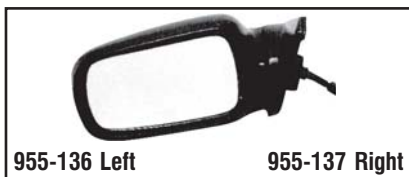

955-136 Left   **955-137 Right**
Honda
1991-88 Civic Hatchback
Manual Lever Controlled
Color: Black