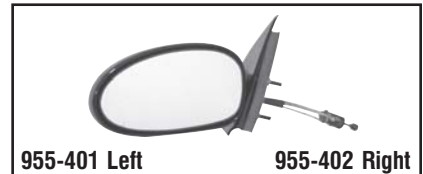

955-399 Left   955-400 Right

955-401 Left   955-402 Right

Saturn
2001-97 Coupe
Manual Remote
Color: Black