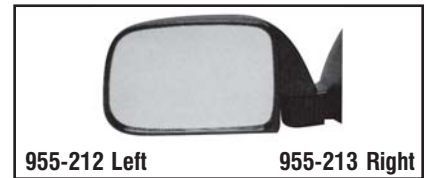

Toyota
1995-89 Pickups
Manual, Window Mount w/o Vent
Color: Black