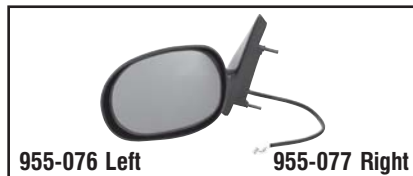

955-076 Left   **955-077 Right**
Chrysler
2004-98 Concorde, Intrepid
Power, Fixed, w/o Memory
Color: Black