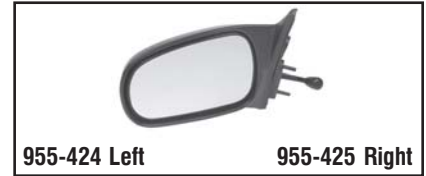

955-422 Left 955-423 Right

955-424 Left 955-425 Right

Honda
2000-96 Civic Sedan
Manual
Color: Black