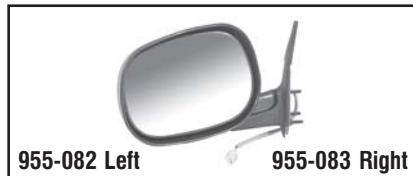

955-082 Left   **955-083 Right**
Chrysler
2001-97 Dakota Pickups
Manual
Color: Black