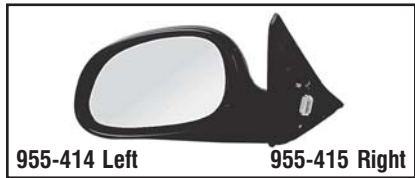

955-416 Left 955-417 Right

Side View Mirrors

955-414 Left 955-415 Right

Honda
1995-92 Civic Sedan Only
Power
Color: Black