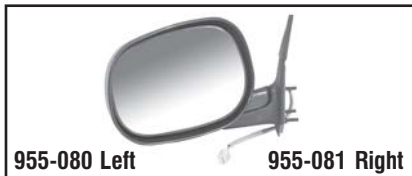

955-080 Left   **955-081 Right**
Chrysler
2001-97 Dakota Pickups, 2000-98 Durango
Power, Foldaway 6x9
Color: Black