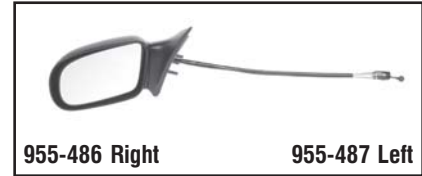

955-482 Right
Ford
 2001-97 Ford F150, F250 LD Pickups
 Power Foldaway
 Color: Black

955-486 Right **955-487 Left**
GM
 1998-92 Skylark
 Manual Remote
 Color: Black

955-490 Left
Chrysler
 1993-87 D50 Pickups
 Manual, Sail Mount
 Color: Black