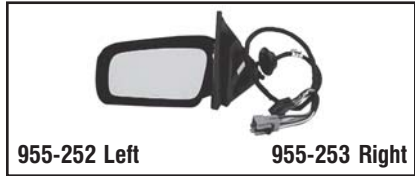

955-254 Right

955-252 Left 955-253 Right

Chrysler
1995-93 Grand Cherokee Limited, Grand
Wagoner
Power
Color: Black