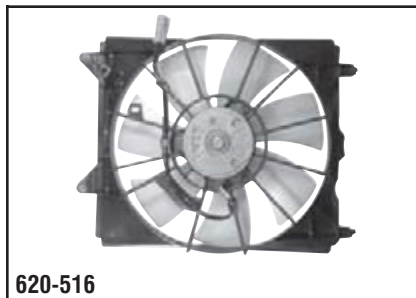

**620-513**

**Toyota**  
1991-87 Camry w/AT. Radiator Fan, Left.

**620-514**

**Toyota**  
1991-87 Camry. Condenser Fan, Right.

**620-515**

**Toyota**  
2004-00 Avalon (ID # 0A17). Radiator Fan, Left.

**620-516**