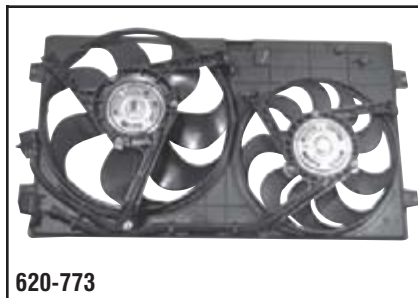

620-773

VW
2006-98 Beetle. Radiator/Condenser Fan.