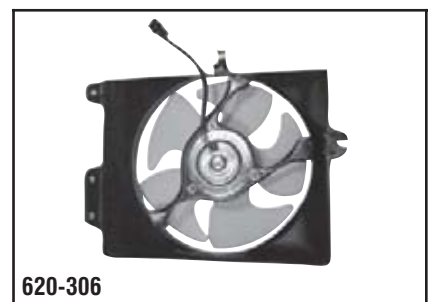

620-306

Mitsubishi/Chrysler
1996-93 Colt, Mirage, Summit. Condenser Fan, Right.

Radiator Fan Assemblies