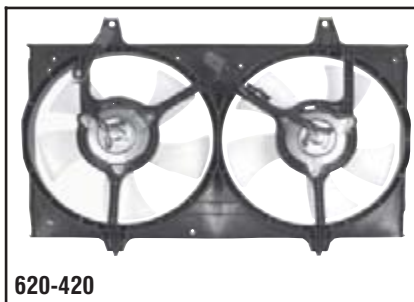

620-420

Nissan/Infiniti
1999-95 Maxima, I30 Federal Emissions. Radiator/Condenser Fan.