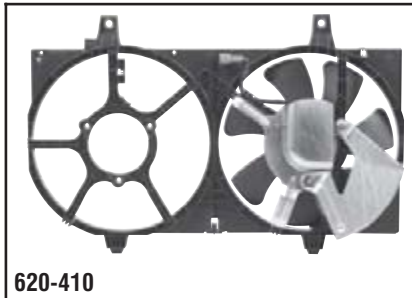

Nissan
1999-91 200SX, Sentra, NX w/MT. Condenser Fan, Right.

620-410

Nissan
2002-00 Sentra wo/ AC. Radiator Fan.