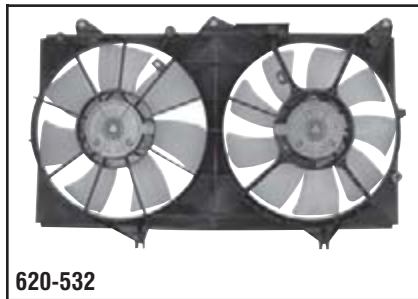

Radiator Fan Assemblies

620-532

Toyota
2004-02 Camry, Solara 6 cyl. Radiator/
Condenser Fan.