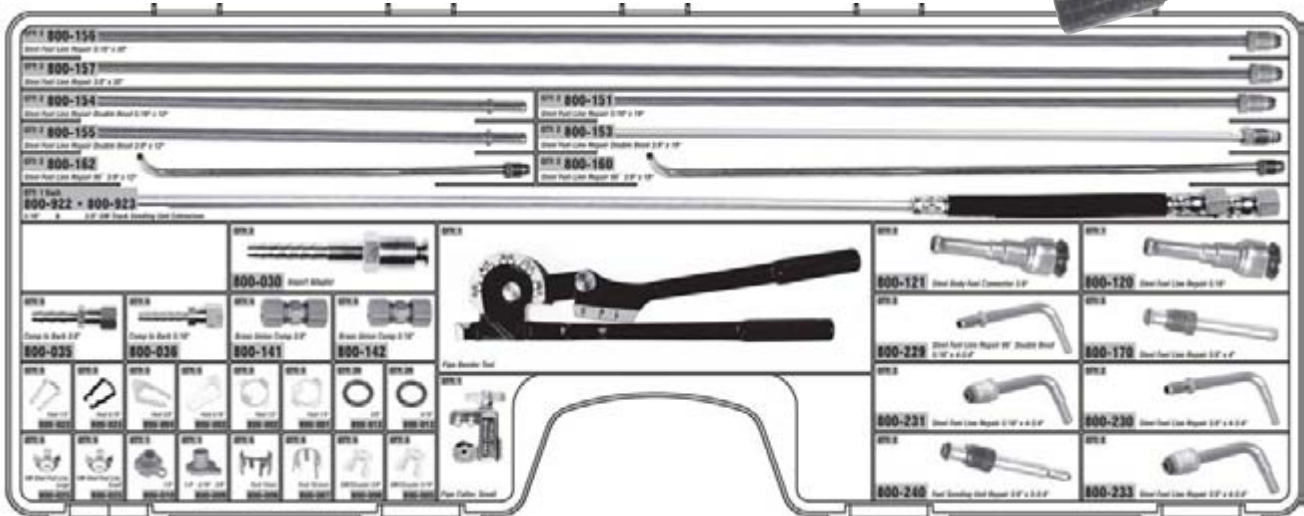

800-811 (1)

Transmission Line Connector
Fits GM Trucks, Vans & SUVs 1996-85

800-812 (1)

Transmission Line Connector
Fits GM Cars & Trucks 1993-83

800-801 (3)

Quick Connector Clips
3/8", 1/2", 5/8", Steel

Quick Disconnect Tech Trays

Part # 800-500 Steel Fuel Line Repair Kit

Quick Disconnect Tech Trays

Part # 800-300*

DORMAN FUEL LINE REPAIR KIT

• 26 SKUs, 104 pieces • Tray measures 16-1/2"W x 2"H x 13"D

 Straight Connector Holder		 Nylon to Nylon Tubing Clamp Block		 Elbow Connector Holder		800-078 (2 Pack) 800-078.5 (2 Pack) Metric Fitting 10mm Nylon to 10mm QTY: 2	800-012 (2 Pack) 5/16" Barbed Union QTY: 10	800-011 (2 Pack) 3/8" Barbed Union QTY: 10	
 800-135 (7 Pack) 800-136.5 (2 Pack) 1/4" Nylon to Steel Compression Union QTY: 4		 800-135 (7 Pack) 800-137.5 (2 Pack) 5/16" Nylon to Steel Compression Union QTY: 4		 800-081 (2 Pack) 800-081.5 (2 Pack) 5/16" Steel to 5/16" 8mm Nylon Elbow QTY: 4		 800-082 (2 Pack) 800-082.5 (2 Pack) 3/8" Steel to 3/8" 10mm Nylon Straight QTY: 4		 800-083 (2 Pack) 800-083.5 (2 Pack) 1/4" Steel to 5/16" 8mm Nylon Straight QTY: 2	
 800-145 (1 Pack) 800-146.5 (2 Pack) 1/4" Nylon to Nylon Compression Union QTY: 4		 800-145 (1 Pack) 800-145.5 (2 Pack) 3/8" Nylon to Nylon Compression Union QTY: 4		 800-084 (2 Pack) 800-084.5 (2 Pack) 5/16" Steel to 3/8" 10mm Nylon Straight QTY: 2		 800-085 (2 Pack) 800-085.5 (2 Pack) 3/8" Steel to 5/16" 8mm Nylon Straight QTY: 2		 800-086 (2 Pack) 800-086.5 (2 Pack) 3/8" Steel to 5/16" 10mm Nylon Elbow QTY: 2	
 800-091 (2 Pack) 800-091.5 (2 Pack) 3/8" Steel to 5/16" 8mm Nylon Elbow QTY: 4		 800-092 (2 Pack) 800-092.5 (2 Pack) 5/16" Steel to 3/8" 10mm Nylon Elbow QTY: 2		PATENT PENDING					