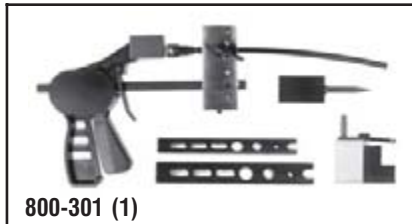

800-301 (1)

Fuel Line Repair Tool