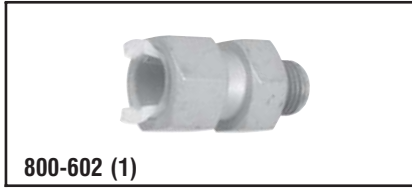

800-712 (1)

Oil Cooler Line Connector
GM 2007-03 8.1L

800-802 (1)

Oil Cooler Line Retaining Clips
GM 1/2"

Quick Disconnect Transmission Line Connectors

Quick Disconnect

800-601 (1)
Transmission Connector
 Taurus/Sable 1999-96