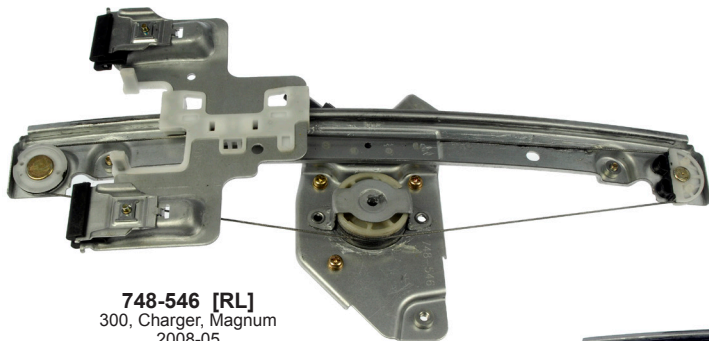

WINDOW REGULATORS

MOST COMPREHENSIVE PROGRAM IN THE AFTERMARKET

748-546 [RL]
300, Charger, Magnum
2008-05
Pop Code: D
VIO: 1,014,097