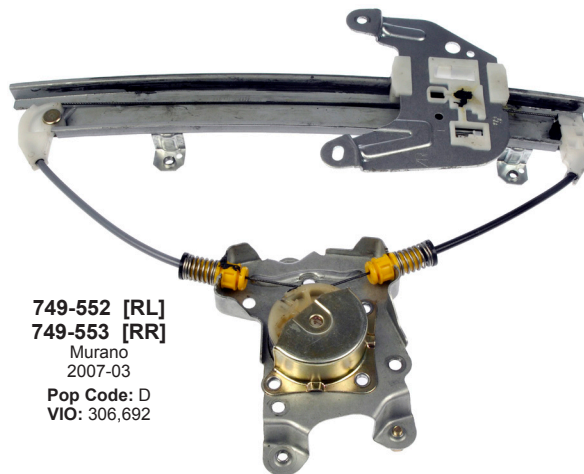

749-552 [RL]
749-553 [RR]
Murano
2007-03
Pop Code: D
VIO: 306,692

NOW OFFERING
1500
TOTAL SKUs

21 NEW SKUs!

Visit www.DormanProducts.com/GetMore
for Product Information, Installation Sheets, Product Videos and More!

Scan here to learn more ▶

BE THE FIRST TO KNOW ABOUT FORMERLY "DEALER ONLY" PARTS!
Sign Up at www.DormanProducts.com/Signup

Customer Service:
1-800-523-2492