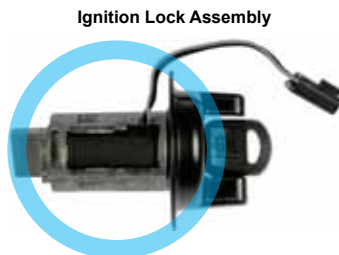

Ignition Lock Housing

Also Known as Lock Cylinder Case

Reduce Repair Cost:
Replace Just the Failed Part

924-708
Achieva, Cavalier,
Grand Am, Skylark, Sunfire
1999-97

Pop Code: D
VIO: 1,023,075

FAILURE MODE:

• Passlock Sensor fails resulting in no start or "security" light

Ignition Lock Assembly

Wiper Transmission

602-301
Escape 2006-01,
Mariner 2006-05
Pop Code: D
VIO: 825,635

Air Intake Hose

696-711
Corolla 2008-05
Pop Code: D
VIO: 1,082,272