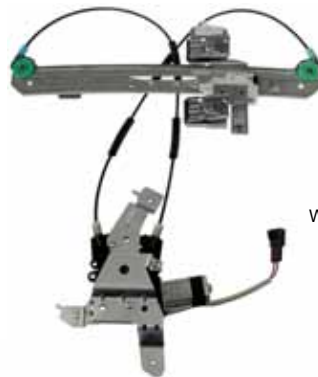

JULY 2011

LINE UPDATES

WINDOW REGULATORS

MOST COMPREHENSIVE PROGRAM IN THE AFTERMARKET

NOW OFFERING
1481
TOTAL SKUs

31 NEW SKUs!

STORE STOCK

748-228 [RL]
748-229 [RR]
Escalade, Tahoe, Yukon
2006-00
Window Regulator with Motor
Pop Code: B
VIO: 2,934,770